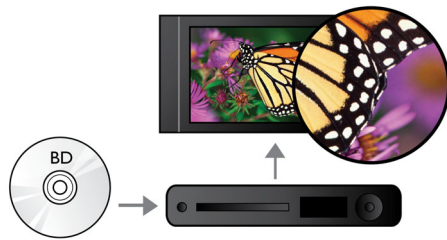

PHILIPS

Highlights

Subtitle Shift

Subtitle Shift is an enhancement feature that lets users manually adjust a movie's subtitle positioning on the television or computer screen. Using the remote control, users can shift the subtitles up and down on the screen. On widescreen displays, such as 21:9 cinema and projectors, the subtitles sometimes get cut off. In order to see them clearly, the user has to change the display aspect ratio, which defeats the purpose of the widescreen. With the Subtitle Shift feature, the user can retain the correct display aspect ratio and have the subtitles ideally positioned on the screen.

Blu-ray Disc playback

Blu-ray Discs have the capacity to carry high definition data, along with pictures in the 1920 x 1080 resolution that defines full high definition images. Scenes come to life as details leap at you, movements smoothen and images turn crystal clear. Blu-ray also delivers uncompressed surround sound - so your audio experience becomes unbelievably real. The high storage capacity of Blu-ray Discs also allow a host of interactive possibilities to be built in. Seamless navigation during playback and other exciting features like pop-up menus bring a whole new dimension to home entertainment.

Dolby TrueHD and DTS-HD MA

DTS-HD Master Audio and Dolby TrueHD delivers 7.1 channels of the finest sound from your Blu-ray Discs. Audio reproduced is virtually indistinguishable from the studio master, so you hear what the creators intended for you to hear. DTS-HD Master Audio and Dolby TrueHD complete your high definition entertainment experience.