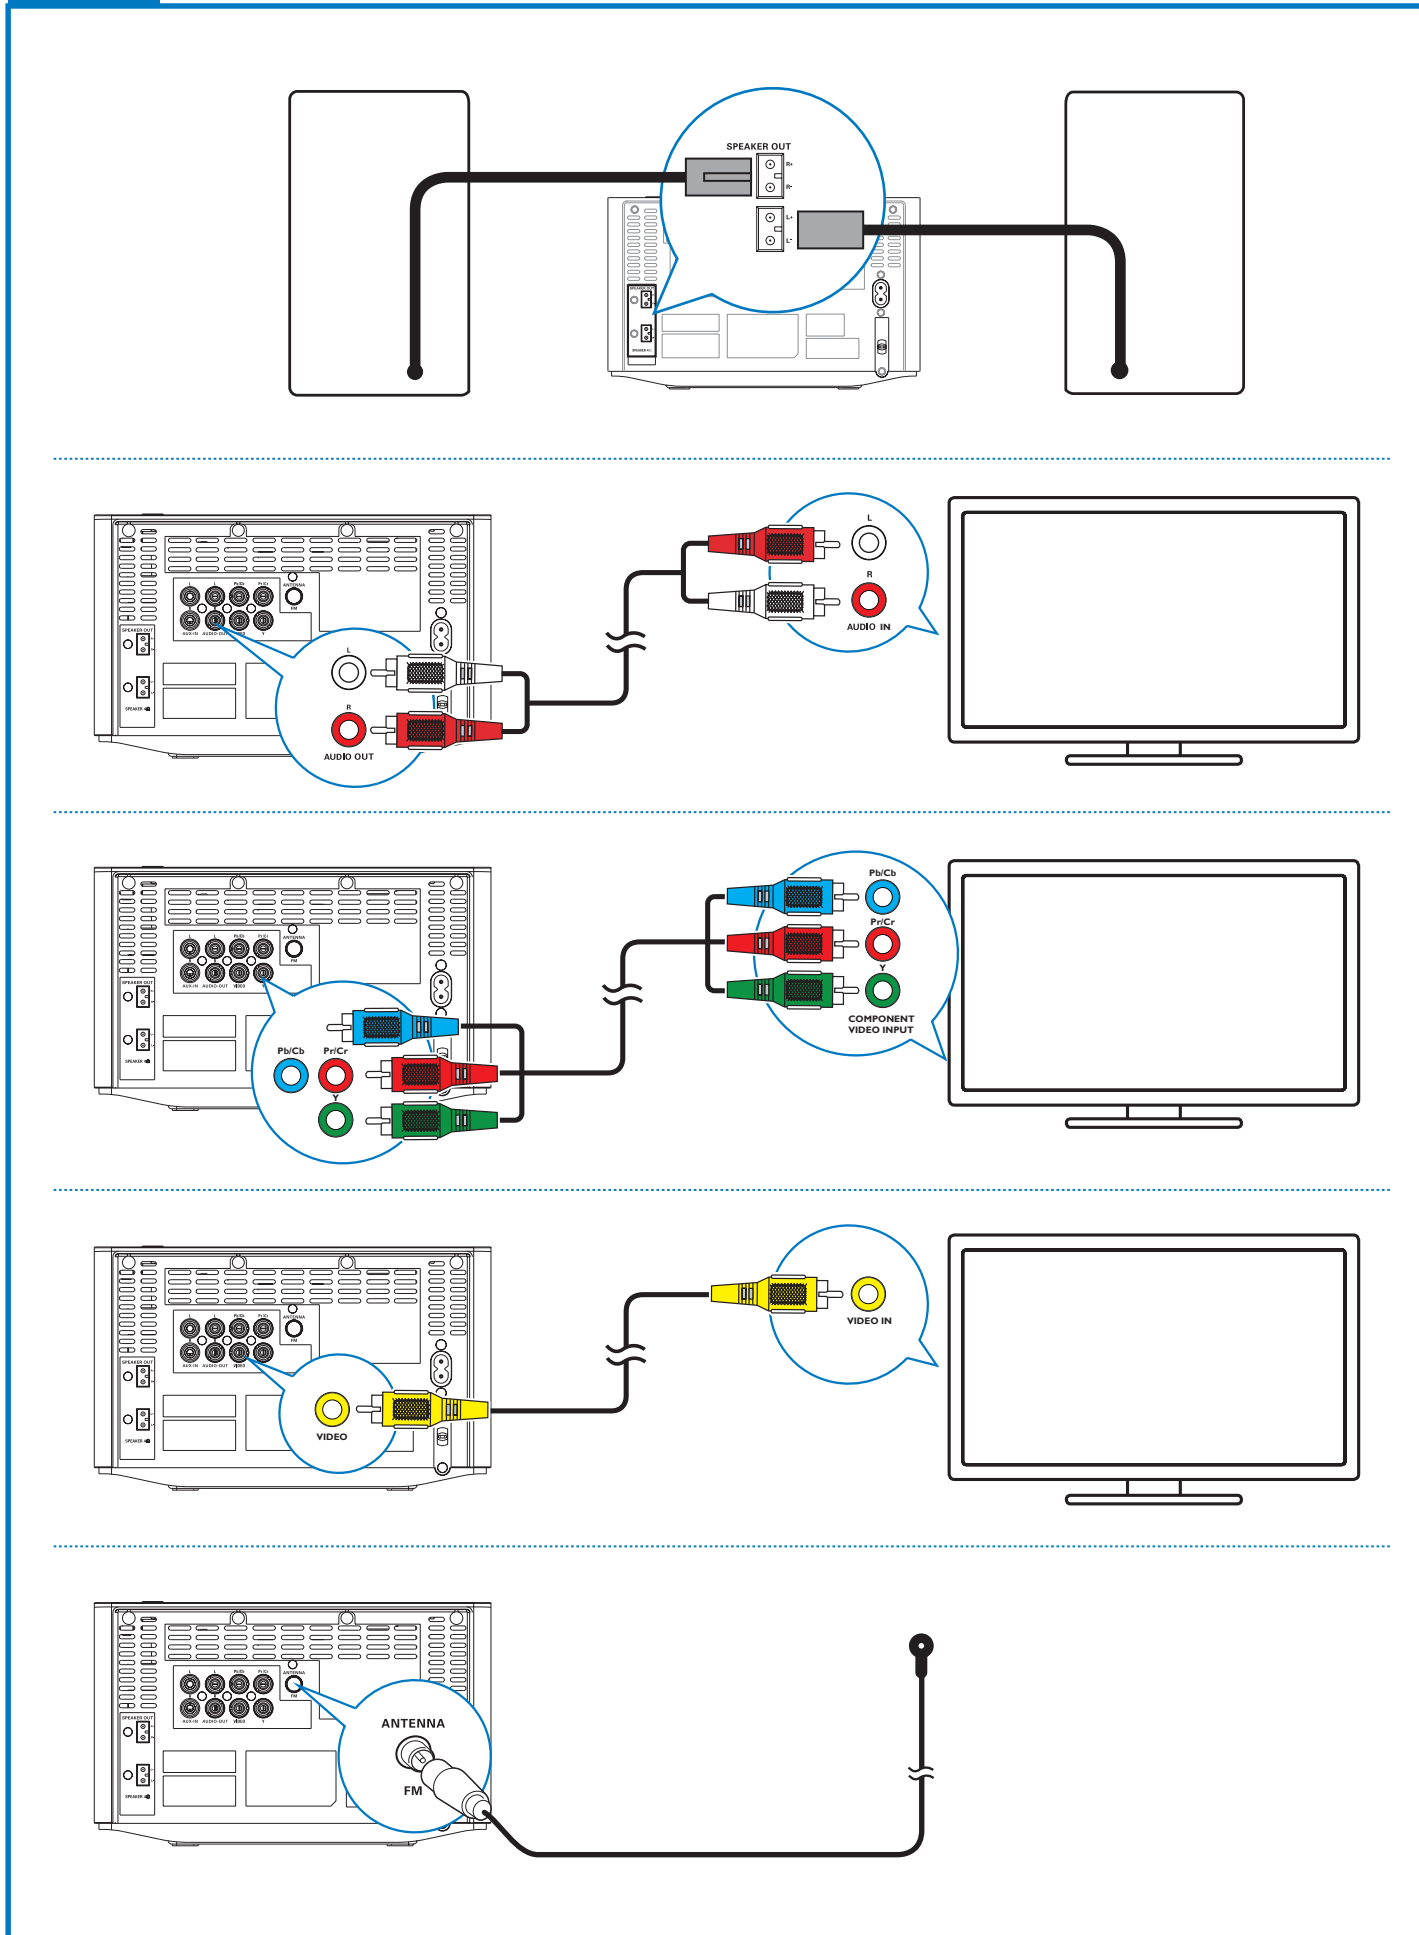

Register your product and get support at
www.philips.com/welcome

DCD3020

PHILIPS

1

2

FM

USB

MP3 Link