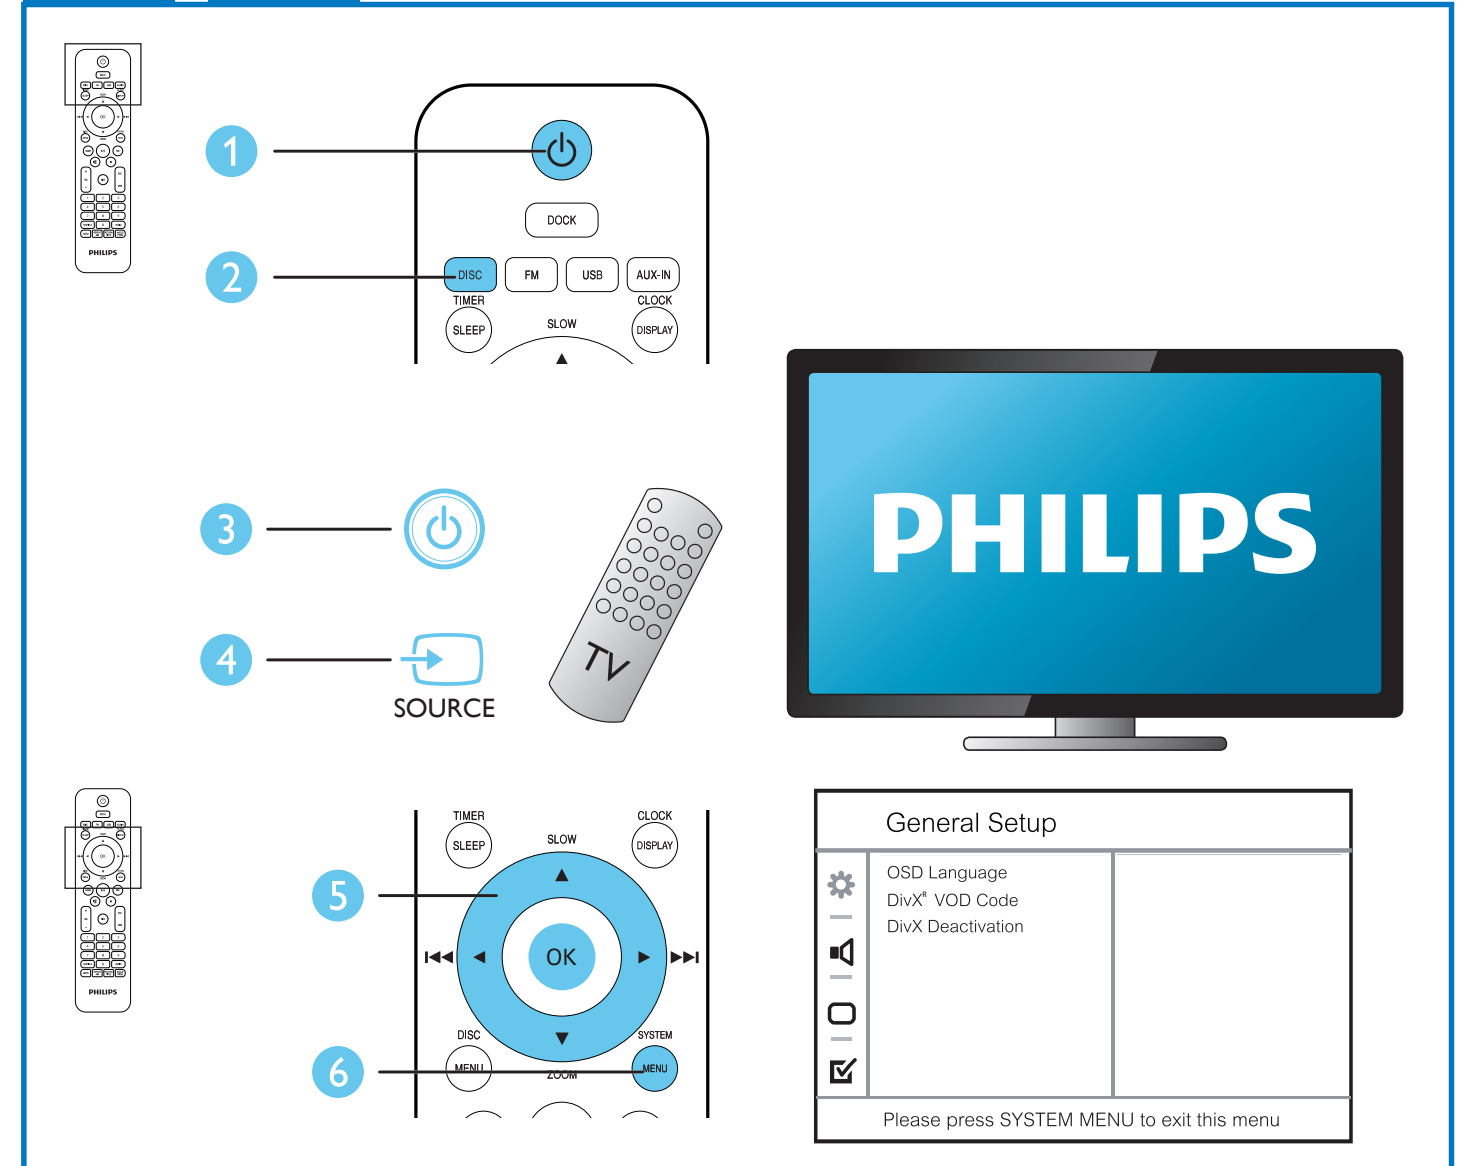

Register your product and get support at
www.philips.com/welcome

DCD3020

PHILIPS

1

2

FM

USB

MP3 Link