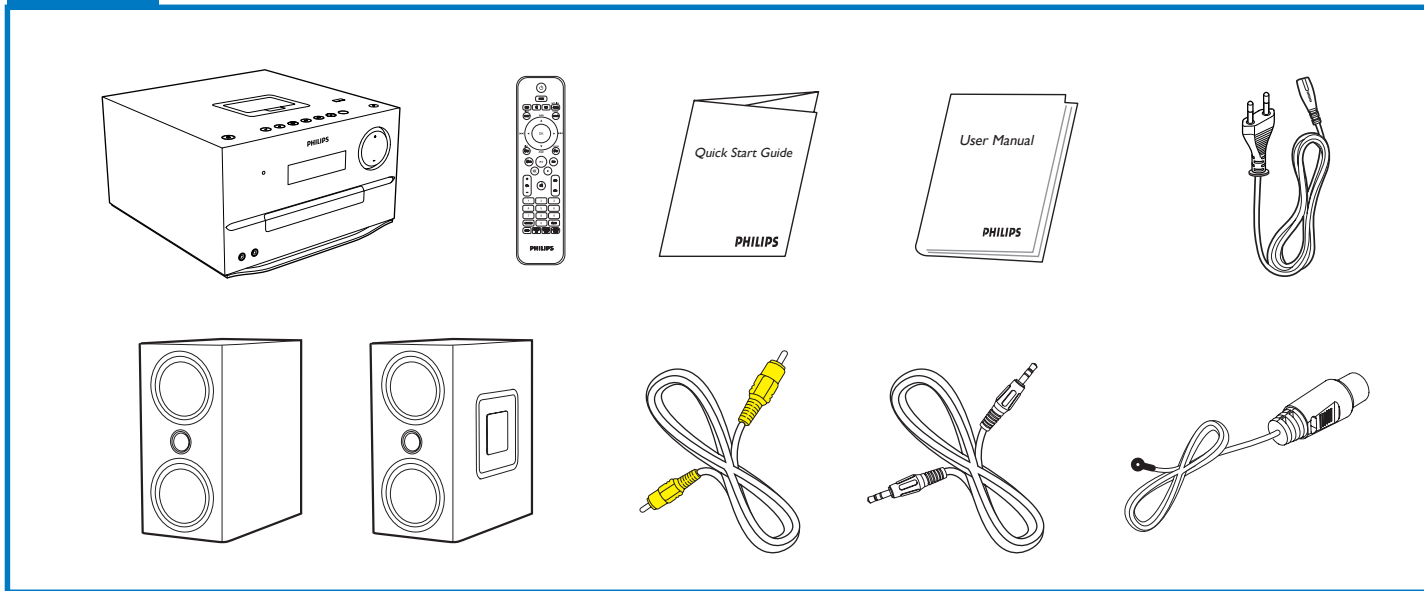

Register your product and get support at
www.philips.com/welcome

DCD3020

PHILIPS

1

2

FM

USB

MP3 Link