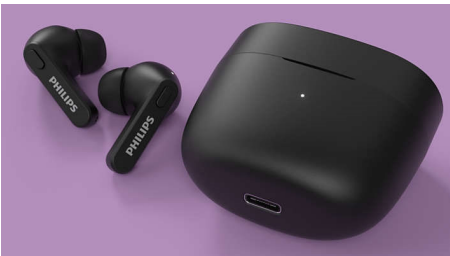

- IPX4 splash and sweat resistant
- Super-small charging case for up to 12 hours of play time
- 6 hours play time. Charge 15 minutes for an extra hour
- Clear sound, punchy bass. 6 mm neodymium drivers

PHILIPS

True Wireless Headphones

Earbuds with in-ear fit Super-small charging case, IPX4 water protection, Up to 18 hours play time

Highlights

IPX4 splash/sweat resistant

With an IPX4 rating and powerful 6 mm drivers, these headphones let you enjoy great sound in any weather. Fully splash resistant, they won't mind a little sweat and you don't need to worry about getting caught in the rain.

Super-small charging case

Hit the road with multiple charges in your pocket. You get up to 6 hours of play time from a single charge, plus 12 extra hours from

a fully charged case. A short 15 minute charge in the case gives you an hour of play time. A full charge of the case takes 2 hours via USB-C.

Secure, comfortable in-ear fit

You get real comfort thanks to soft, interchangeable silicone ear-tip covers. The ear-tips on each earbud insert securely into your ear canal, creating a perfect seal that diminishes external noise. The 'hockey stick' form factor keeps each earbud secure.