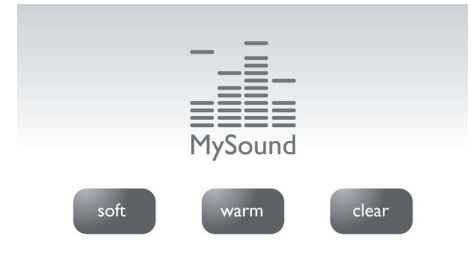

MySound profiles

Sound perception is subjective, and everyone has their own listening preference. MySound brings personality back to every conversation by allowing you to choose the audio profile that best matches your sound preferences: Clear – to make voices sound crisper and clearer; Soft – for friendly, softer tones; Warm – to make voices sound welcoming and warm.