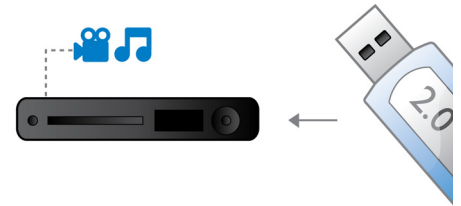

Dimensions

- Set dimensions (W x H x D): 90 x 50 x 100 mm
- Packaging dimensions (W x H x D): 220 x 140 x 62 mm

Highlights

Hi-Speed USB 2.0 Link

The Universal Serial Bus or USB is a protocol standard that is conveniently used to link PCs, peripherals and consumer electronic equipment. Hi-Speed USB devices have a data transfer rate of up to 480 Mbps - up from the 12 Mbps in original USB ones. With Hi-Speed USB 2.0 Link, all you have to do is plug in your USB device, select the movie, music or photo and play away.