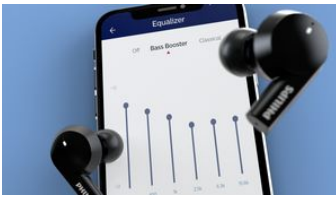

Philips Headphones app

Enhance the bass. Tone down the treble. The Philips Headphones app puts you in charge of the music you're listening to. Adjust levels yourself or choose from preset sound styles. You can also switch between preset ANC modes with a single tap.

Dual mics for clear calls

Two mics in each earbud focus on the sound of your voice, reducing noise from the world around you. If you're in a quieter place and don't need to block out noise while you're speaking, mono mode lets you use just one earbud to talk.

Charging case.

You get up to 20 hours play time with the charging case, and the headphones will play for 5 hours from a single charge (4.5 hours with ANC). A speedy 15-

minute charge gives you an extra hour. It takes two hours to charge the case via USB-C.