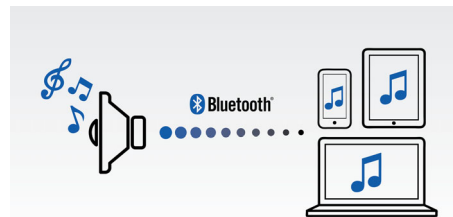

Highlights

Bass Reflex Speaker System

Bass Reflex Speaker System delivers a deep bass experience from a compact loudspeaker box system. It differs from a conventional loudspeaker box system in the addition of a bass pipe that is acoustically aligned to the woofer to optimize the low frequency roll-off of the system. The result is deeper controlled bass and lower distortion. The system works by resonating the air mass in the bass pipe to vibrate like a conventional woofer. Combined with the response of the woofer, the system extends the overall low frequency sounds to create a whole new dimension of deep bass.

Wireless music streaming

Bluetooth is a short range wireless communication technology that is both robust and energy-efficient. The technology allows easy wireless connection to iPod/iPhone/iPad or other Bluetooth devices, such as smartphones, tablets or even laptops. So you can enjoy your favorite music, sound from video or game wireless on this speaker easily.