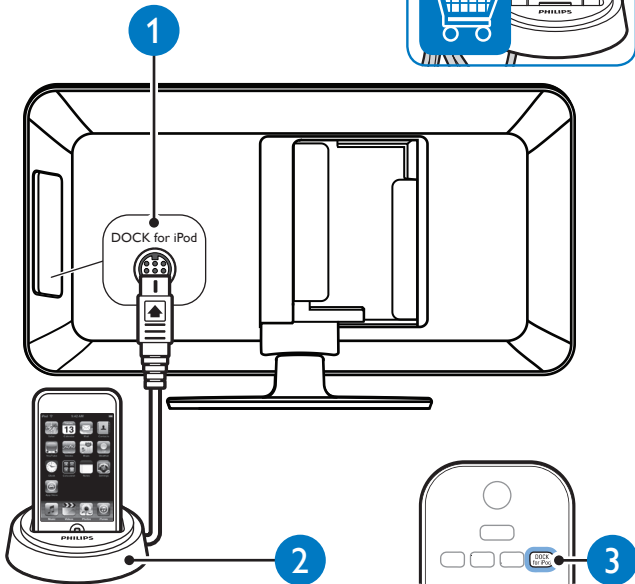

HOME THEATER

5

6

HOME THEATER

General Setup

Easylink Setup

- Disc Lock
- Display Dim
- OSD Language
- Screen Saver
- Sleep Timer
- DivX(R) VOD Code

General Setup

- Easylink Setup
- Disc Lock
- Display Dim
- Screen Saver
- Sleep Timer
- DivX(R) VOD Code
- Auto
- English
- 繁體中文
- Melayu
- 简体中文
- Русский
- Hindi

3

MP3

USB

iPod / iPhone

Specifications are subject to change without notice
 Trademarks are the property of Koninklijke Philips Electronics N.V.
 or their respective owners
 2010 © Koninklijke Philips Electronics N.V. All rights reserved.
 sgythy_1006/98_v1