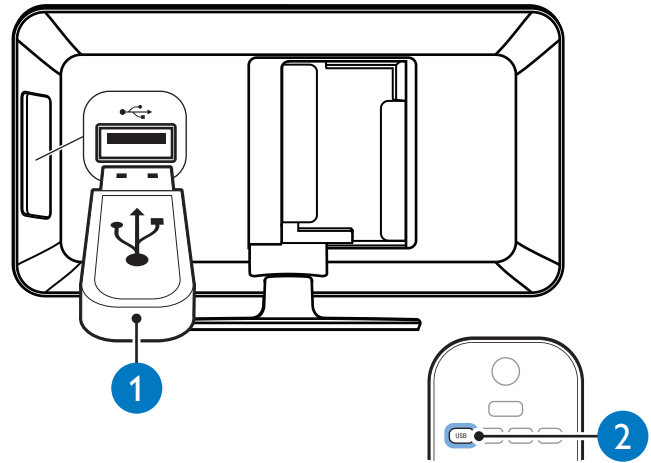

- Easylink Setup
- Disc Lock
- Display Dim
- Screen Saver
- Sleep Timer
- DivX(R) VOD Code
- Auto
- English
- 繁體中文
- Melayu
- 简体中文
- Русский
- Hindi

3

MP3

USB

iPod / iPhone

Specifications are subject to change without notice
 Trademarks are the property of Koninklijke Philips Electronics N.V.
 or their respective owners
 2010 © Koninklijke Philips Electronics N.V. All rights reserved.
 sgythy_1006/98_v1