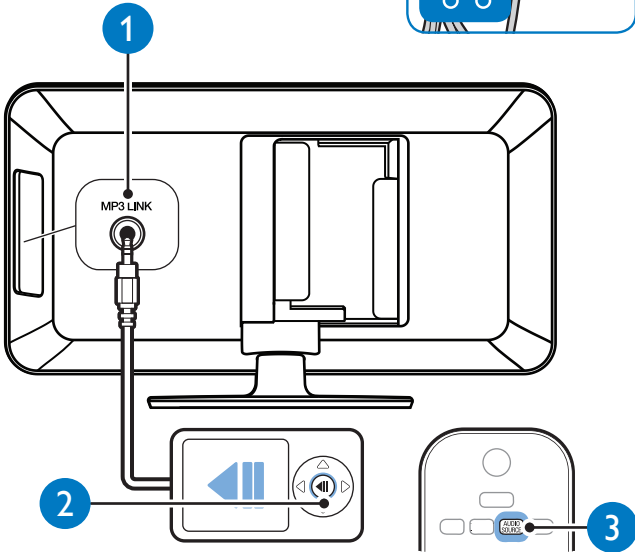

MP3

USB

iPod / iPhone

Specifications are subject to change without notice
Trademarks are the property of Koninklijke Philips Electronics N.V.
or their respective owners
2010 © Koninklijke Philips Electronics N.V. All rights reserved.
sgythy_1006/98_v1

Be responsible
Respect copyrights