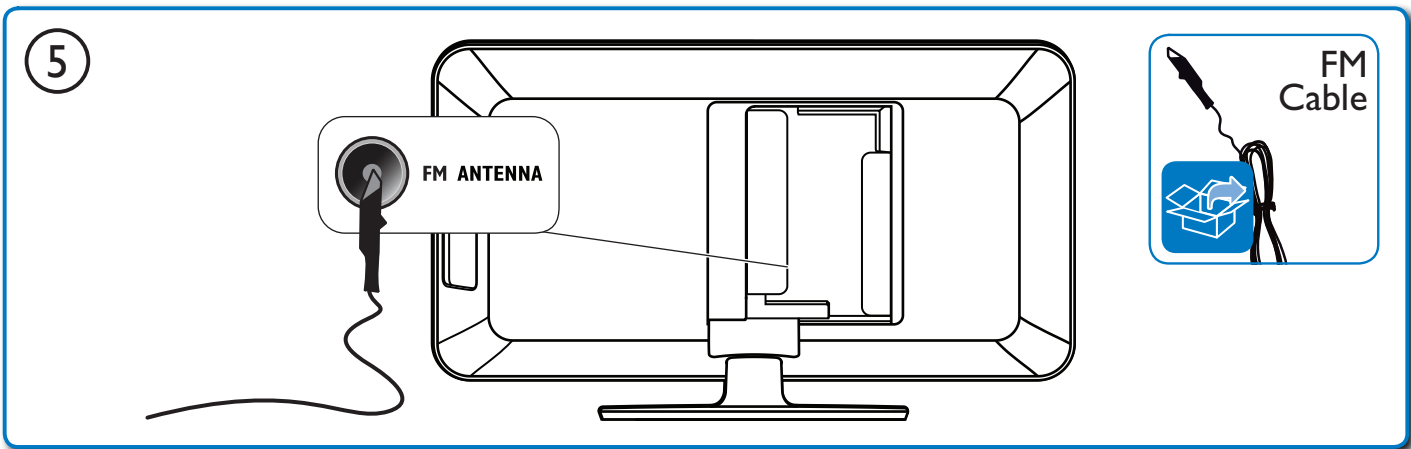

Register your product and get support at
www.philips.com/welcome

HTS3220

Quick Start

PHILIPS

Power Cord

Composite

FM

1

2

1

TV

SOURCE

TV

AV

2

3

HOME THEATER

5

6

HOME THEATER

General Setup

Easylink Setup

- Disc Lock
- Display Dim
- OSD Language
- Screen Saver
- Sleep Timer
- DivX(R) VOD Code

General Setup