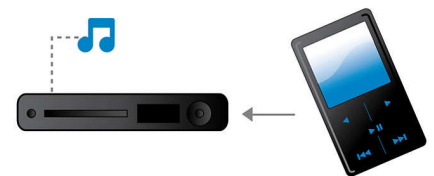

MP3 Link

MP3 Link allows playback of MP3 files, directly from your portable media player, on your home theater system. Simply connect your portable MP3 player to the built-in MP3 Link jack and enjoy your MP3 music in the superior sound quality delivered by the Philips home theatre system. MP3 Link brings your portable music into the comfort of your living room.