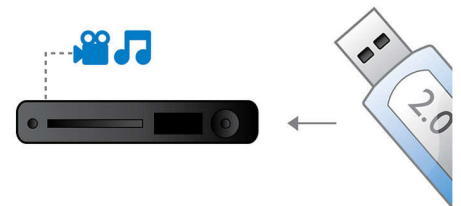

Hi-Speed USB 2.0 Link

The Universal Serial Bus or USB is a protocol standard that is conveniently used to link PCs, peripherals and consumer electronic equipment. Hi-Speed USB devices have a data transfer rate of up to 480 Mbps - up from the 12 Mbps in original USB ones. With Hi-Speed USB 2.0 Link, all you have to do is plug in your USB device, select the movie, music or photo and play away.