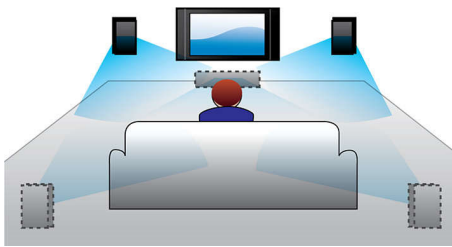

Great listening experience

- Dolby Virtual Speaker for realistic surround sound

Designed to enhance your living space

- Flexible placement on the wall or tabletop
- Wireless subwoofer for incredible bass without the wires
- SoundBar design best fitting a 81 cm (32") flat TV or larger

PHILIPS

Highlights

300W RMS total output power

300W RMS total output power

Built-in FM tuner

Built-in FM tuner

Dolby Virtual Speaker

Dolby Virtual Speaker is a sophisticated audio virtualization technology that produces rich and immersive surround sound from a two-speaker system. Highly advanced spatial algorithms faithfully replicate the sonic characteristics that occur in an ideal 5.1-channel environment. DVD playback is enhanced by expanding the 2-channel environment. When combined with Dolby Pro Logic II processing, any high quality stereo source is transformed into true-to-life, multi-

channel surround sound. No need to purchase extra speakers, wires or speaker stands to appreciate room-filling sound.

EasyLink

EasyLink lets you control multiple devices like DVD players, Blu-ray players, soundbar speaker, Home theater and TV's etc. with one remote. It uses HDMI CEC industry-standard protocol to share functionality between devices through the HDMI cable. With one touch of a button, you can operate all your connected HDMI CEC enabled equipment simultaneously. Functions like standby and play can now be carried out with absolute ease.