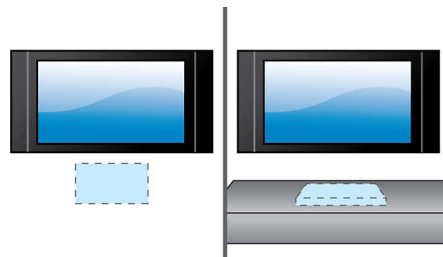

Great listening experience

- Dolby Virtual Speaker for realistic surround sound

Designed to enhance your living space

- Flexible placement on the wall or tabletop
- Wireless subwoofer for incredible bass without the wires
- SoundBar design best fitting a 81 cm (32") flat TV or larger

PHILIPS

Highlights

300W RMS total output power

300W RMS total output power

Built-in FM tuner

Built-in FM tuner

Dolby Virtual Speaker

Dolby Virtual Speaker is a sophisticated audio virtualization technology that produces rich and immersive surround sound from a two-speaker system. Highly advanced spatial algorithms faithfully replicate the sonic characteristics that occur in an ideal 5.1-channel environment. DVD playback is enhanced by expanding the 2-channel environment. When combined with Dolby Pro Logic II processing, any high quality stereo source is transformed into true-to-life, multi-

channel surround sound. No need to purchase extra speakers, wires or speaker stands to appreciate room-filling sound.

EasyLink

EasyLink lets you control multiple devices like DVD players, Blu-ray players, soundbar speaker, Home theater and TV's etc. with one remote. It uses HDMI CEC industry-standard protocol to share functionality between devices through the HDMI cable. With one touch of a button, you can operate all your connected HDMI CEC enabled equipment simultaneously. Functions like standby and play can now be carried out with absolute ease.

Flexible placement

Flexible placement on the wall or tabletop

HDMI 1080p

HDMI 1080p upscaling delivers images that are crystal clear. Movies in standard definition can now be enjoyed in true high definition resolution - ensuring more details and more true-to-life pictures. Progressive Scan (represented by "p" in "1080p") eliminates the line structure prevalent on TV screens, again