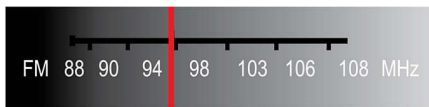

Great listening experience

- Dolby Virtual Speaker for realistic surround sound

Designed to enhance your living space

- Flexible placement on the wall or tabletop
- Wireless subwoofer for incredible bass without the wires
- SoundBar design best fitting a 81 cm (32") flat TV or larger

PHILIPS

Highlights

300W RMS total output power

300W RMS total output power

Built-in FM tuner

Built-in FM tuner

Dolby Virtual Speaker

Dolby Virtual Speaker is a sophisticated audio virtualization technology that produces rich and immersive surround sound from a two-speaker system. Highly advanced spatial algorithms faithfully replicate the sonic characteristics that occur in an ideal 5.1-channel environment. DVD playback is enhanced by expanding the 2-channel environment. When combined with Dolby Pro Logic II processing, any high quality stereo source is transformed into true-to-life, multi-