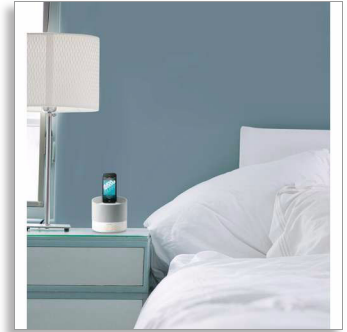

Philips
docking speaker

with Lightning connector
for iPod/iPhone
USB port for charging
6W

DS1400

Sound that fits your home

Compatible with iPhone5 and the latest iPods via the Lightning connector, DS1400 docking speaker gives you great sound. For added versatility it features a USB port for charging a second mobile device, even when your iPod/iPhone is docked.

Surprisingly rich sound

- Rich omni-directional sound to fill your bedroom
- 2 Active drivers and bass pipe for balanced rich sound
- Shielding technology to block mobile phone interference

Designed for your bedroom

- Fast charging and play music via Lightning connector
- Elegant and compact design to fit on any bedside table
- Soft glow night light
- Auto synchronization of time or date when docked

Advanced versatility