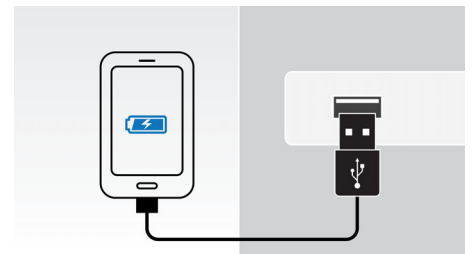

DS1400/05

Highlights

Play and charge via Lightning

Enjoy your favorite music while charging your iPod/iPhone via the new Lightning connector! Just dock it directly on the speaker to play your hand-picked tunes in superb sound. It also charges your device quickly while playing, so you don't have to work about the battery running out.

Auto clock/date sync

Docking station automatically synchronizes the clock or date with your iPod or iPhone when docked. Just press a button to switch between clock or date display.

USB for second device