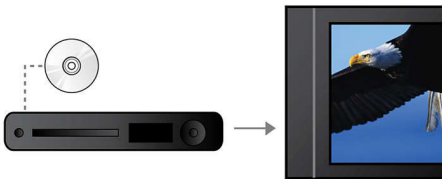

Plays it all

Play virtually any disc you want - whether it be a CD, (S)VCD, DVD, DVD+R, DVD-R,

DVD+RW or DVD-RW. Experience unbeatable flexibility and the convenience of playing all your discs on one device.