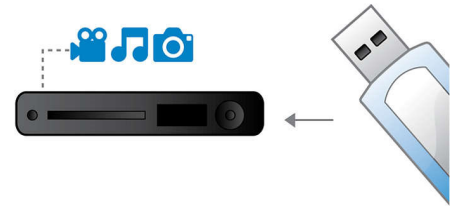

Plays it all

Play virtually any disc you want - whether it be a CD, (S)VCD, DVD, DVD+R, DVD-R,

DVD+RW or DVD-RW. Experience unbeatable flexibility and the convenience of playing all your discs on one device.

Screen Fit

Whatever you're watching, on whatever TV, Screen Fit ensures that the picture fills the whole screen. Annoying black bars on the top and bottom are eliminated, without any tedious manual adjustments to make. Simply press the Screen Fit button, choose the format and enjoy your movie in full screen

USB Media Link

The Universal Serial Bus, or USB, is a protocol standard that is conveniently used to link PCs, peripherals and consumer electronic equipment. With USB Media Link, all you have to do is plug in your USB device, select the movie, music or photo and play away.