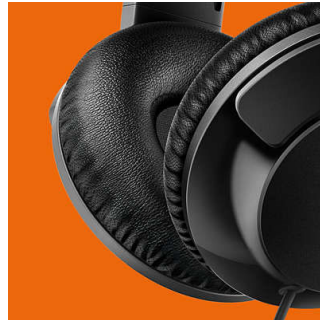

Soft cushions

Soft breathable ear cushions for long listening sessions and great comfort