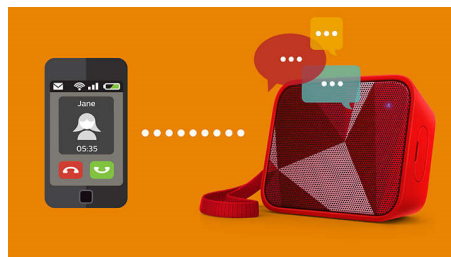

PHILIPS

wireless portable speaker
Bluetooth® Splash proof, By-packed strap, 8hrs, rechargeable battery

BT110R/00

Highlights

Wireless music streaming

Bluetooth is a short range wireless communication technology that is both robust and energy-efficient. The technology allows easy wireless connection to iPod/iPhone/iPad or other Bluetooth devices, such as smartphones, tablets or even laptops. So you can enjoy your favorite music, sound from video or game wireless on this speaker easily.

Anti-clipping function

Anti-Clipping lets you play music louder and keeps it high quality, even when the battery is low. It accepts a range of input signals, from 300mV to 1000mV and keeps your speakers safe from damage by distortion. This built-in function monitors the musical signal as it goes through the amplifier and keeps peaks within the amplifier's range, preventing the audio distortion caused by clipping without affecting loudness. A portable speaker's ability to reproduce musical peaks decreases along with battery power, yet anti-clipping reduces peaks caused by low battery, keeping music distortion free.

by-packed finely knitted strap

Our by-packed strap is made of a vibrant and finely knitted fabric sleeve making it stylish enough to be a fashion accessory.

Built-in microphone

With its built-in microphone, this speaker also works as a speaker phone. When a call comes in, the music is put on pause and you can talk via the speaker. Call for a business meeting.

Or, call your friend from a party. Either way, it works great.

Built-in rechargeable battery

Play music out loud - anytime, anywhere. The built-in rechargeable battery lets you enjoy your personal music without the fuss of entangled power cords and the inconvenient search for an electrical outlet. Enjoy great music with the freedom of portability now.