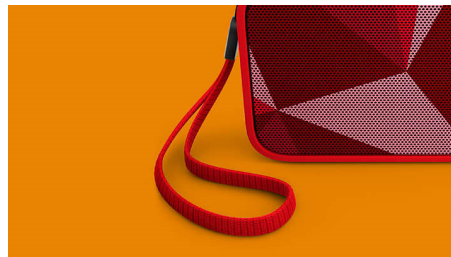

Philips PixelPop
wireless portable speaker

Bluetooth®

Splash proof
By-packed strap
8hrs, rechargeable battery

BT110R

Small size, big bass

This compact BT110 has all the acoustic essentials that normally come only with a big speaker. That's why it sounds clear and loud with surprising good bass. Oh, it's also splash-proof and has a strap. It's ready for anyplace and anytime.

PHILIPS

wireless portable speaker
Bluetooth® Splash proof, By-packed strap, 8hrs, rechargeable battery

BT110R/00

Highlights

Wireless music streaming

Bluetooth is a short range wireless communication technology that is both robust and energy-efficient. The technology allows easy wireless connection to iPod/iPhone/iPad or other Bluetooth devices, such as smartphones, tablets or even laptops. So you can enjoy your favorite music, sound from video or game wireless on this speaker easily.

Anti-clipping function

Anti-Clipping lets you play music louder and keeps it high quality, even when the battery is low. It accepts a range of input signals, from 300mV to 1000mV and keeps your speakers safe from damage by distortion. This built-in function monitors the musical signal as it goes through the amplifier and keeps peaks within the amplifier's range, preventing the audio distortion caused by clipping without affecting loudness. A portable speaker's ability to reproduce musical peaks decreases along with battery power, yet anti-clipping reduces peaks caused by low battery, keeping music distortion free.

by-packed finely knitted strap

Our by-packed strap is made of a vibrant and finely knitted fabric sleeve making it stylish enough to be a fashion accessory.

Built-in microphone

With its built-in microphone, this speaker also works as a speaker phone. When a call comes in, the music is put on pause and you can talk via the speaker. Call for a business meeting.