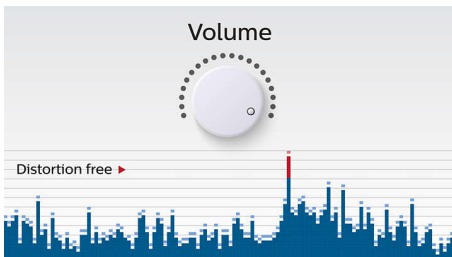

PHILIPS

wireless portable speaker
Bluetooth® Splash proof, By-packed strap, 8hrs, rechargeable battery

BT110R/00

Highlights

Wireless music streaming

Bluetooth is a short range wireless communication technology that is both robust and energy-efficient. The technology allows easy wireless connection to iPod/iPhone/iPad or other Bluetooth devices, such as smartphones, tablets or even laptops. So you can enjoy your favorite music, sound from video or game wireless on this speaker easily.

Anti-clipping function

Anti-Clipping lets you play music louder and keeps it high quality, even when the battery is low. It accepts a range of input signals, from 300mV to 1000mV and keeps your speakers safe from damage by distortion. This built-in function monitors the musical signal as it goes through the amplifier and keeps peaks within the amplifier's range, preventing the audio distortion caused by clipping without affecting loudness. A portable speaker's ability to reproduce musical peaks decreases along with battery power, yet anti-clipping reduces peaks caused by low battery, keeping music distortion free.