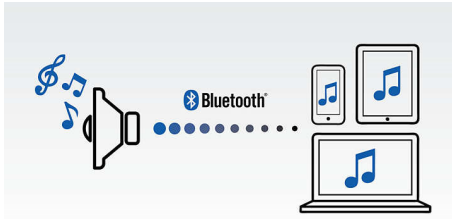

- Built-in rechargeable battery for music playback anywhere
- Splash-proof design ideal for outdoor use (IPX4)
- Carry it anywhere with the by-packed finely knitted strap

Simplicity in use

- Built-in microphone for hands-free phone calls
- Audio-in for easy connection to almost any electronic device
- Wireless music streaming via Bluetooth

PHILIPS

wireless portable speaker
Bluetooth® Splash proof, By-packed strap, 8hrs, rechargeable battery

BT110R/00

Highlights

Wireless music streaming

Bluetooth is a short range wireless communication technology that is both robust and energy-efficient. The technology allows easy wireless connection to iPod/iPhone/iPad or other Bluetooth devices, such as smartphones, tablets or even laptops. So you can enjoy your favorite music, sound from video or game wireless on this speaker easily.

Anti-clipping function

Anti-Clipping lets you play music louder and keeps it high quality, even when the battery is low. It accepts a range of input signals, from 300mV to 1000mV and keeps your speakers safe from damage by distortion. This built-in function monitors the musical signal as it goes through the amplifier and keeps peaks within the amplifier's range, preventing the audio distortion caused by clipping without affecting loudness. A portable speaker's ability to reproduce musical peaks decreases along with battery power, yet anti-clipping reduces peaks caused by low battery, keeping music distortion free.