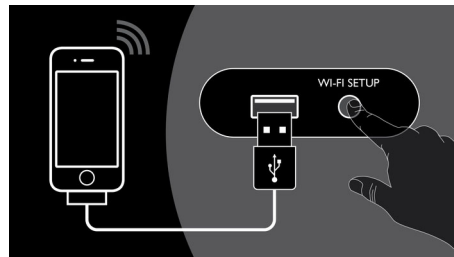

AirPlay wireless technology

AirPlay lets you stream your entire iTunes music collection to your Philips Fidelio docking

stations. It plays wirelessly from the iTunes program on your computer, iPhone, iPad or iPod Touch - to any AirPlay-enabled speaker in your home. All you have to do is ensure your speakers are connected to your Wi-Fi network. AirPlay also lets you play simultaneously on every speaker in every room. Get your favorite tunes to follow you whichever room you go.

One step AirPlay setup

With the incredulity simple one step AirPlay set up, your wireless speaker will be connected easily with your home network. Simply connect the speaker with your iPod touch, iPhone, iPad with 30-pin cable or docking connector, press the WiFi set up button and with just one click to allow Wi-Fi set up sharing on your Apple device, you're ready to rock!