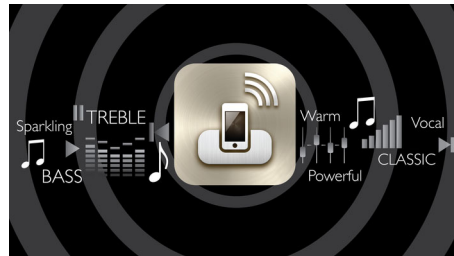

SoundStudio App

Have music the way you like it now. SoundStudio truly puts the power over your music into the palm of your hands. It lets you change every aspect of sound, using only your iPhone, with controls that are intuitive and simple. Now you can tweak, tailor and create your desired sound experience and have your favorite songs come to new life. SoundStudio

AD7050W/10

also lets you listen to thousands of Internet radio stations worldwide, broadening your music experience even further.