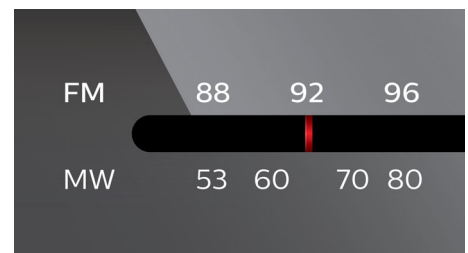

FM/MW tuner

FM/MW (AM) stereo tuner

Issue date 2015-01-22

Version: 2.0.5

12 NC: 8670 000 62123
EAN: 87 12581 53761 6

© 2015 Koninklijke Philips N.V.
All Rights reserved.

Specifications are subject to change without notice.
Trademarks are the property of Koninklijke Philips N.V.
or their respective owners.

www.philips.com