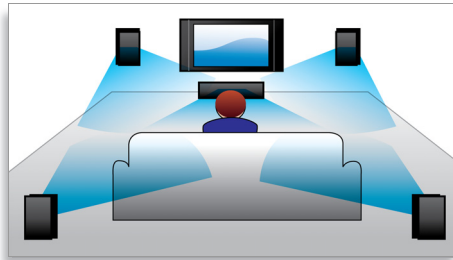

DTS, DolbyDigital, ProLogic II

A built-in DTS and Dolby Digital decoder eliminates the need for an external decoder by processing all six channels of audio information to provide a surround sound experience and an astoundingly natural sense of ambience and

dynamic realism. Dolby Pro Logic II provides five channels of surround processing from any stereo source.

Plays it all

Play virtually any disc and any media devices you want - whether they are DVDs, VCDs, CDs or USB devices. Experience the unbeatable convenience of great playability, and the luxury of sharing media files on your TV or home theatre system.