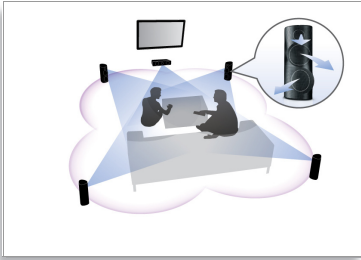

Highlights

3D Angled speakers

3D Angled Speakers feature angled drivers to deliver sound not only towards the front but also to the sides, creating a wider sweet spot so you can enjoy more immersive and cinematic surround sound.