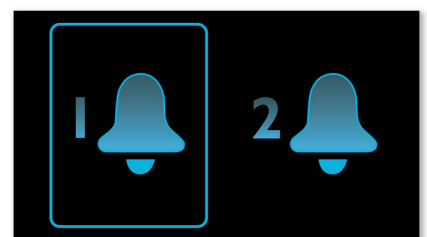

Battery back-up

Battery back-up ensures memory of time during power failure

Easy alarm/time set

Easy alarm/time set

Sleep timer

Sleep timer lets you decide how long you want to listen to music, or a radio station of your choice, before falling asleep. Simply set a time limit (up to 1hour) and choose a radio station to listen to while you drift off to sleep. The Philips radio set will continue to play for the selected duration and then automatically switch to a power-efficient and silent stand-by mode. Sleep Timer lets you fall asleep to your favourite radio DJ without counting sheep, or worrying about wasting power

Dual alarm

The Philips audio system comes with two alarm times. Set one alarm time to wake you up and the other time to wake up your partner.

Specifications

Convenience

- Alarms: 24 hour alarm reset, Buzzer Alarm, Radio Alarm, Repeat alarm (snooze), Sleep timer
- Clock/Version: Digital
- Display Digits: 4
- Display Type: 4 digit display