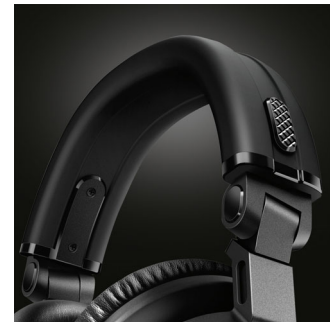

Soft silicone headband

The A3-PRO professional DJ headphones come with a soft silicone headband that makes them so comfortable you can forget you are wearing them, even after hours of mixing.