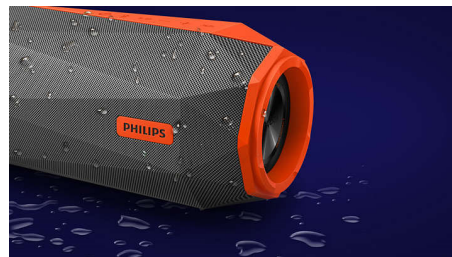

Philips ShoqBox
wireless portable speaker

Bluetooth®

Waterproof, shockproof
Multi-colored lights

SB500M

Extreme loudness

The street-tough Philips ShoqBox SB500 Bluetooth portable speaker is the ultimate sound machine for party-starters who bring the beat wherever they go! High-powered extreme loudness meets explosive bass, while LED lights pulse to the beat.

High power

Built to bring big beats to the streets, the Philips ShoqBox SB500 pumps out huge sound from a portable Bluetooth speaker. Made with tough, high quality custom materials, ShoqBox delivers a ludicrously loud 30W total output power. With the integration of some next-level signal processing that monitor and adjusts the signal for the best sound at any volume, SB500 gives you enough dynamic, powerful, enormous sound to keep any street party rocking.

Multicolor LED lights

Step into the light and feel the power of pounding beats and blazing lights. Uniquely engineered multicolor LEDs pulse to the rhythm of the beat, bringing your music to life and adding another dimension to the party. Or if you'd rather dance in the dark, that's fine too - just flip a switch and it's lights out.

SB500M/00

Outdoor toughness

Waterproof, shockproof and party proof. The SB500 is built to survive. With an IPX7 rating, it can handle being held in water up to 1 meter deep for 30 minutes. So having it in the shower, or at the beach, is easy. The SB500 has also survived "torture chamber" testing, proving it can take a knocking and keep on rocking.