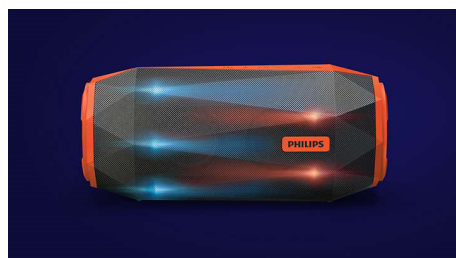

Multicolor LED lights

Step into the light and feel the power of pounding beats and blazing lights. Uniquely engineered multicolor LEDs pulse to the rhythm of the beat, bringing your music to life and adding another dimension to the party. Or if you'd rather dance in the dark, that's fine too - just flip a switch and it's lights out.

SB500M/00