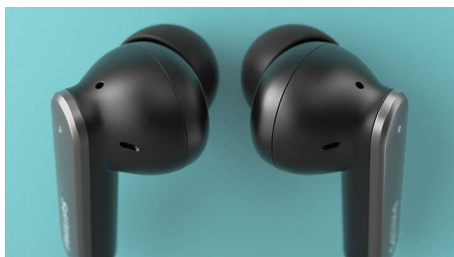

2 x 2 mics for clear calls

These headphones feature a dual-mic, noise-cancelling algorithm to give you fantastic call clarity. Two beam-forming microphones in each bud reduce the ambient noise so that you

can hear each other distinctly. Communicate clearly every time!