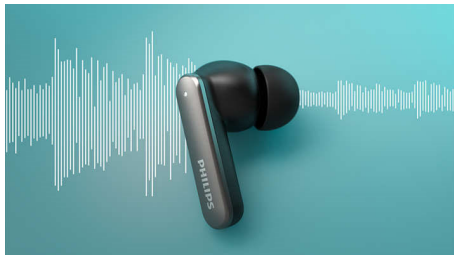

True Wireless Headphones

Hybrid Active Noise Cancelling 2 x 2 mics for clear voice calls, Pocket-sized charging case, IPX4 splash/sweat resistant

Highlights

Active Noise Cancelling

These headphones feature Hybrid Active Noise Cancelling that filters out the noise you don't want to hear. Awareness Mode means you can let the world back in when you need to. The perfect way to pay tribute to your favourite sounds!