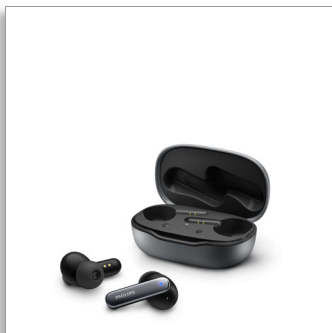

Philips  
True Wireless  
Headphones

Hybrid Active Noise Cancelling  
2 x 2 mics for clear voice calls  
Pocket-sized charging case  
IPX4 splash/sweat resistant

TAT4507SL

## Never miss a beat.

These True Wireless headphones with 10 mm drivers and Hybrid Active Noise Cancelling let you hear the sounds that matter. With a hockey-stick design, IPX4 splash and sweat resistance and a pocket-sized charging case for 24 hours of play time.