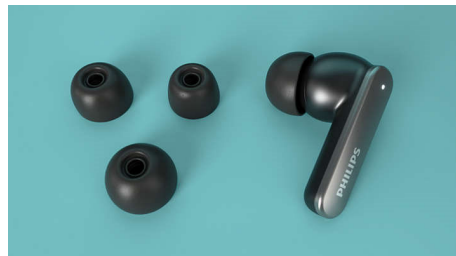

Secure, comfortable fit

These comfortable earbuds fit securely into your ear canals, creating a perfect seal that diminishes external noise. Hear every beat and word! Enjoy real comfort with three sizes of soft, interchangeable silicone ear-tip covers.

IPX4 splash/sweat resistant

An IPX4 rating and powerful 10 mm drivers let you enjoy great sound in any weather! The headphones are splash resistant and won't mind a little rain or sweat, so you don't need to worry about getting caught in a shower.

Pocket-sized case

This USB-C charging case gives you real power in a tiny package. You get a full day of listening from a case that slips into the smallest pocket. This makes these headphones perfect for

TAT4507SL/00

those who are on the move throughout the day.

26 hours play time

No matter how long your day is, these headphones have got you covered. You get 6 or 5 hours of play time from a pair of fully charged earbuds with ANC off and ANC on respectively. A fully charged case gives you another 20 or 16 hours respectively.

10 mm neodymium drivers

10 mm neodymium drivers for great sound

Charging case dimensions

Charging case dimensions: 62 x 38 x 29 mm

Hockey stick design

Hockey stick design

Includes 3 sizes of ear-tip cover

Includes 3 sizes of ear-tip cover

Quick charge for 15 minutes

Quick charge for 15 minutes and get an extra hour

Touch controls

Touch controls