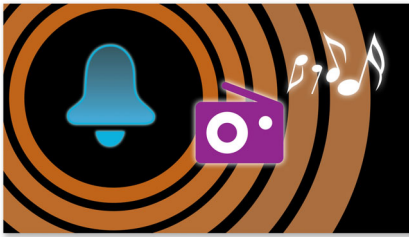

Philips
Digital tuning clock radio

AJ3116

Start your day, your way!

Wake up with radio or buzzer

This stylish Philips clock radio looks nice and wakes you in time. It has built-in FM radio and gives you a choice of waking up to your favorite station or the buzzer.

Start the day your way

- Wake up to your favorite radio tune or a buzzer
- FM digital tuning with presets
- Gentle wake for a pleasant wake up experience
- Repeat alarm for additional snooze

Easy to use

PHILIPS

Highlights

Wake up to radio or a buzzer

Wake up to sounds from your favorite radio station or a buzzer. Simply set the alarm on your Philips Clock radio to wake you with the radio station you last listened to or choose to wake up with a buzzer sound. When the wake up time is reached, your Philips Clock radio will automatically turn on that radio station or trigger the buzzer to sound.