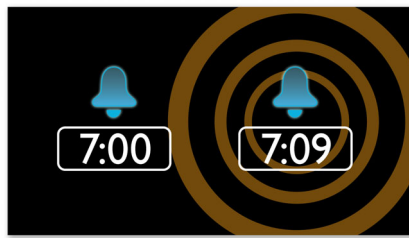

Repeat alarm

To counter oversleeping, the Philips Clock radio has a snooze feature. Should the alarm ring and you wish to continue sleeping a bit longer, simply press the Repeat Alarm button once and go back to sleep. Nine minutes later the alarm will ring again. You can continue to press the Repeat Alarm button every nine minutes until you turn off the alarm altogether.

Big display

The large display enables easy readability of the content on the screen. Now you can read the

time and alarm easily, even from a distance. It is ideal for the elderly or the visually restricted.