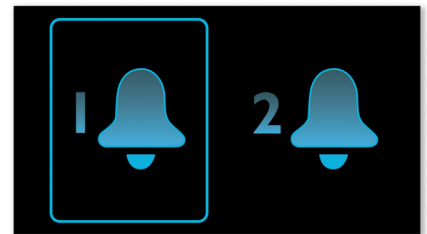

Dual alarm

The Philips audio system comes with two alarm times. Set one alarm time to wake you up and the other time to wake up your partner.

Battery back-up

Battery back-up ensures memory of time during power failure