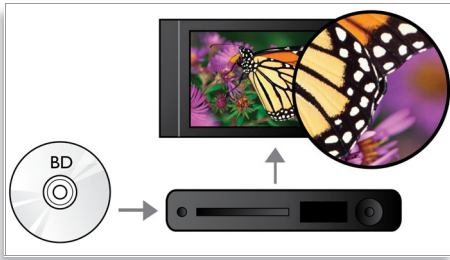

Hear more

- Dolby TrueHD for high fidelity 7.1 surround sound

Engage more

- BD-Live (Profile 2.0) to enjoy online Blu-ray bonus content
- Enjoy all your movies and music from CD and DVD
- EasyLink to control all HDMI CEC devices via a single remote

PHILIPS
sense and simplicity

Highlights

Blu-ray Disc playback

Blu-ray Discs have the capacity to carry high definition data, along with pictures in the 1920 x 1080 resolution that defines full high definition images. Scenes come to life as details leap at you, movements smoothen and images turn crystal clear. Blu-ray also delivers uncompressed surround sound - so your audio experience becomes unbelievably real. The high storage capacity of Blu-ray Discs also allow a host of interactive possibilities to be built in. Seamless navigation during playback and other exciting features like pop-up menus bring a whole new dimension to home entertainment.

Dolby TrueHD

Dolby TrueHD delivers 7.1 channels of the finest sound from your Blu-ray Discs. Audio reproduced is virtually indistinguishable from the studio master, so you hear what the creators intended for you to hear. Dolby TrueHD completes your high definition entertainment experience.