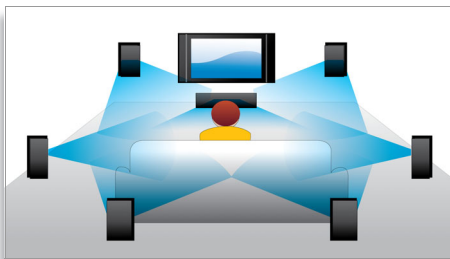

PHILIPS
sense and simplicity

Highlights

Blu-ray Disc playback

Blu-ray Discs have the capacity to carry high definition data, along with pictures in the 1920 x 1080 resolution that defines full high definition images. Scenes come to life as details leap at you, movements smoothen and images turn crystal clear. Blu-ray also delivers uncompressed surround sound - so your audio experience becomes unbelievably real. The high storage capacity of Blu-ray Discs also allow a host of interactive possibilities to be built in. Seamless navigation during playback and other exciting features like pop-up menus bring a whole new dimension to home entertainment.

Dolby TrueHD

Dolby TrueHD delivers 7.1 channels of the finest sound from your Blu-ray Discs. Audio reproduced is virtually indistinguishable from the studio master, so you hear what the creators intended for you to hear. Dolby TrueHD completes your high definition entertainment experience.

BD-Live (Profile 2.0)

BD-Live opens up your world of high definition even further. Receive up-to-date content just by connecting your Blu-ray Disc player to the internet. Exciting new things like exclusive downloadable content, live events, live chats, gaming and on-line shopping all await you. Ride the high definition wave with Blu-ray Disc playback and BD-Live