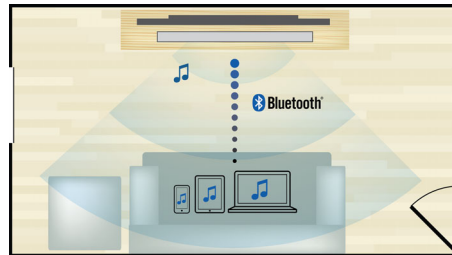

Bluetooth wireless streaming

Bluetooth wireless music streaming from your music devices