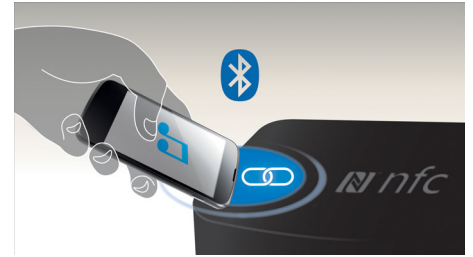

## HDMI for HD movies

HDMI is a direct digital connection that can carry digital HD video as well as digital multichannel audio. By eliminating the conversion to analogue signals it delivers perfect picture and sound quality, completely free from noise. Movies in standard definition can now be enjoyed in true high definition resolution—ensuring more details and more true-to-life pictures.

## Bluetooth wireless streaming

Bluetooth wireless music streaming from your music devices

## NFC technology

Pair Bluetooth devices easily with one-touch NFC (Near Field Communications) technology. Just tap the NFC-enabled smartphone or tablet on the NFC area of a speaker to turn the speaker on, start Bluetooth pairing and begin streaming music.