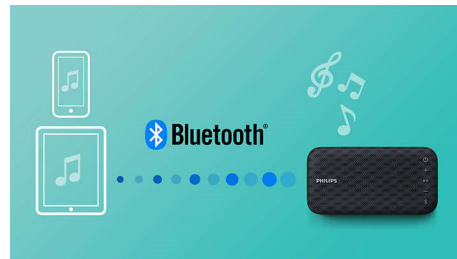

## Bass radiators

EverPlay speaker gives powerful sound from a compact form factor, with the help of a large bass radiating area. It delivers extra bass boost and extension.

## Anti-clipping function

Anti-Clipping lets you play music louder and keeps it high quality, even when the battery is low. It accepts a range of input signals, from 300mV to 1000mV and keeps your speakers safe from damage by distortion. This built-in function monitors the musical signal as it goes through the amplifier and keeps peaks within the amplifier's range, preventing the audio distortion caused by clipping without affecting loudness. A portable speaker's ability to reproduce musical peaks decreases along with battery power, yet anti-clipping reduces peaks caused by low battery, keeping music distortion free.

## Wireless music streaming

Bluetooth is a wireless communication technology that is both robust and energy-efficient. The technology allows easy wireless connection to iPod/iPhone/iPad or other Bluetooth devices, such as smartphones, tablets or even laptops. So you can enjoy your favorite music, sound from video or game wireless on this speaker easily.