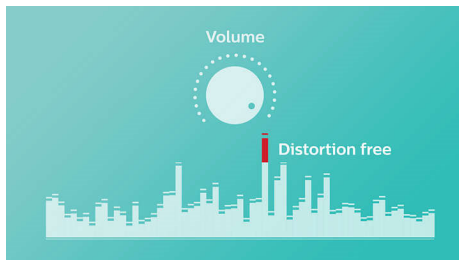

wireless portable speaker
4W, 8hr Long Bluetooth range, Waterproof, dustproof, By pack USB strap

Highlights

Powerful driver

EverPlay speaker delivers big sound from a slim form factor, with the help of a large bass radiating area and powerful driver. Engineered for sensitivity and stability, the paper cone with aluminum dust cap to deliver smooth responsiveness and improved high frequency output.

Bass radiators

EverPlay speaker gives powerful sound from a compact form factor, with the help of a large bass radiating area. It delivers extra bass boost and extension.

Anti-clipping function

Anti-Clipping lets you play music louder and keeps it high quality, even when the battery is low. It accepts a range of input signals, from 300mV to 1000mV and keeps your speakers safe from damage by distortion. This built-in function monitors the musical signal as it goes through the amplifier and keeps peaks within the amplifier's range, preventing the audio distortion caused by clipping without affecting loudness. A portable speaker's ability to reproduce musical peaks decreases along with battery power, yet anti-clipping reduces peaks caused by low battery, keeping music distortion free.