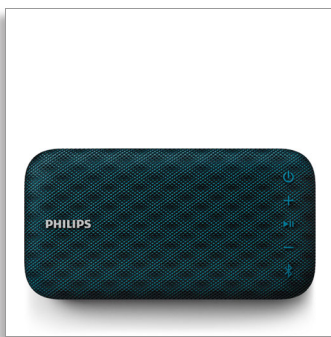

Philips  
wireless portable speaker

4W, 8hr

Long Bluetooth range  
Waterproof, dustproof  
By pack USB strap

BT3900A

## Music never stops

My music never stops. Everplay wireless portable speaker keeps playing all the time without interruption thanks to the strong Bluetooth connection and intuitive charging options. Its custom fabric makes it beautiful as well as super durable

### Intuitive charging

- Battery indicator to easily view power level
- USB cable doubles as a strap