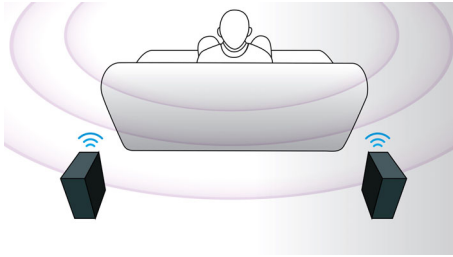

Highlights

Wireless rear speakers

Wireless rear speakers give you scalability and mobility in speaker placement. Developed using interference-free technology, wireless speakers provide full surround sound without unsightly wire connections. **The wireless connection is between the main unit and the rear speakers only. Rear speakers are both connected to wireless receiver modules.

DTS, DolbyDigital, ProLogic II

A built-in DTS and Dolby Digital decoder eliminates the need for an external decoder by processing all six channels of audio information to provide a surround sound experience and an astoundingly natural sense of ambience and dynamic realism. Dolby Pro Logic II provides five channels of surround processing from any stereo source.

HDMI 1080p

HDMI 1080p upscaling delivers images that are crystal clear. Movies in standard definition can

now be enjoyed in true high definition resolution - ensuring more details and more true-to-life pictures. Progressive Scan (represented by "p" in "1080p") eliminates the line structure prevalent on TV screens, again ensuring relentlessly sharp images. To top it off, HDMI makes a direct digital connection that can carry uncompressed digital HD video as well as digital multichannel audio, without conversions to analog - delivering perfect picture and sound quality, completely free from noise.

Hi-Speed USB 2.0 Link

The Universal Serial Bus or USB is a protocol standard that is conveniently used to link PCs, peripherals and consumer electronic equipment. Hi-Speed USB devices have a data transfer rate of up to 480 Mbps - up from the 12 Mbps in original USB ones. With Hi-Speed USB 2.0 Link, all you have to do is plug in your USB device, select the movie, music or photo and play away.

EasyLink

EasyLink lets you control multiple devices like DVD players, Blu-ray players, soundbar speaker, Home theater and TV's etc. with one remote. It uses HDMI CEC industry-standard protocol to share functionality between devices through the HDMI cable. With one touch of a button, you can operate all your

connected HDMI CEC enabled equipment simultaneously. Functions like standby and play can now be carried out with absolute ease.

Plays it all

Play virtually any media format you want - whether they be WMV, DivX, MP3s or JPEGs. Experience the unbeatable convenience of great playability, and the luxury of sharing media files on your TV or home theater system - in the comfort of your living room.

Plays it all

Play virtually any disc you want - whether they be CDs, (S)VCDs, DVDs, DVD+R, DVD-R, DVD+RW, DVD-RW or DVD+R DL. Experience unbeatable flexibility and the convenience of playing all your discs on the one device.

DivX Ultra Certified