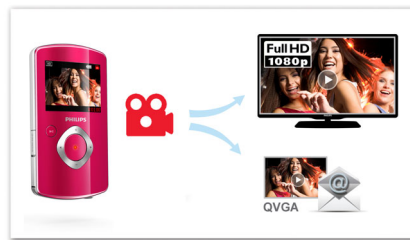

Dual format recording

Full HD videos are great for watching on HD TVs. But should you want to email the video or share it online, the large HD file will have to be compressed and converted into an email-friendly format. Your camcorder takes away that hassle by offering dual format recording. Turn the feature on and your videos are recorded in two formats simultaneously – full HD (1080p) and email-friendly QWVGA (240p) formats. This lets you enjoy your videos to the fullest on your HD TV, and gives you a format you can immediately share electronically.