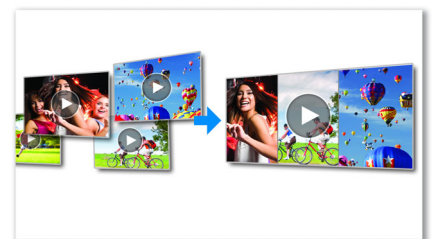

Quick impression

Make a quick summary of the videos you have shot – all with the click of a button. Quick impression automatically extracts highlights of your latest videos and strings them into a synopsis of your recordings. View the essence of your videos instantly or use the summary to simply remind yourself of what you have shot. All you have to do is select Quick Impression on your camcorder. Reliving memories has never been easier.