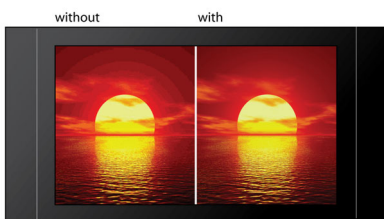

12-bit/108MHz video processing

12-bit Video DAC is a superior Digital-to-Analogue-Converter that preserves every

detail of the authentic picture quality. It shows subtle shades and smoother graduation of colors, resulting in a more vibrant and natural picture. The limitation of the usual 10bit DAC become in particular apparent while using large screens and projectors.