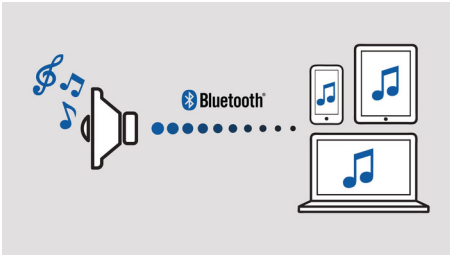

Designed to go places

- Splash-proof design ideal for outdoor use (IPX4)
- Built-in rechargeable Li-ion battery for playback anywhere
- Swap music instantly between 2 devices with MULTIPAIR

Balanced sound with clarity

- Two speaker drivers & passive radiators give immersive sound
- 2x7.5W RMS maximum output power

PHILIPS

Highlights

Play music in one room

Philips izzy speaker lets you stream all your favorite music from your phone, tablet or computer, no matter which music or radio app you use.

izzylink™

izzylink™ is a wireless technology that uses the IEEE 802.11n standard to enable the link-up of multiple speakers to form a wireless network. The network connects up to five speakers without the need of a router, Wi-Fi password, or any smart device mobile app to set it up. You can add izzy speakers to the network easily to enjoy music playing at the same time in different rooms. Each speaker can still be switched between single mode for individual use or group mode for multiroom music with one tap.