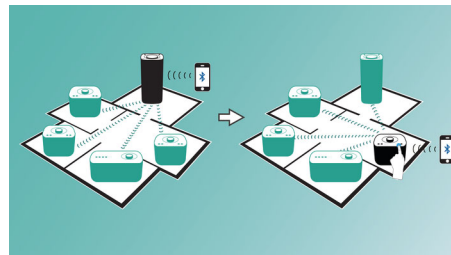

- Two speaker drivers & passive radiators give immersive sound
- 2x7.5W RMS maximum output power

PHILIPS

Highlights

Play music in one room

Philips izzy speaker lets you stream all your favorite music from your phone, tablet or computer, no matter which music or radio app you use.

izzylink™

izzylink™ is a wireless technology that uses the IEEE 802.11n standard to enable the link-up of multiple speakers to form a wireless network. The network connects up to five speakers without the need of a router, Wi-Fi password, or any smart device mobile app to set it up. You can add izzy speakers to the network easily to enjoy music playing at the same time in different rooms. Each speaker can still be switched between single mode for individual use or group mode for multiroom music with one tap.

One tap to set up izzylink™

No router, no password, no apps needed for set up. Just long press the "GROUP" button on two speakers to set up for the first time. Repeat to add a 3rd, 4th, or 5th speaker. Each long press of the "Group" button adds one new speaker at a time. Multiroom music has never been easier. Once complete, the izzylink™ network will be stored even when the speaker is unplugged.

Switch the lead speaker easily

In each izzylink™ group, any individual speaker can be the master, streaming music to the others. When you want to take the lead to share your own music, press the Bluetooth button on the speaker in your room and share that music from your device instantly. Other speakers in the same izzylink™ group will play the same music in sync at the same time. Sharing music with each other is just that easy.