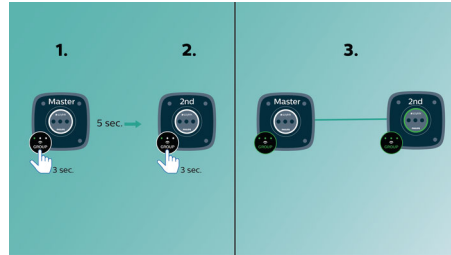

One tap to set up izzylink™

No router, no password, no apps needed for set up. Just long press the "GROUP" button on two speakers to set up for the first time. Repeat to add a 3rd, 4th, or 5th speaker. Each long press of the "Group" button adds one new speaker at a time. Multiroom music has never been easier. Once complete, the izzylink™ network will be stored even when the speaker is unplugged.