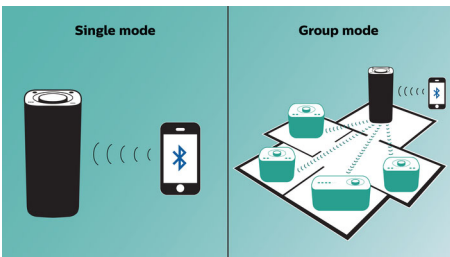

- Two speaker drivers & passive radiators give immersive sound
- 2x7.5W RMS maximum output power

PHILIPS

Highlights

Play music in one room

Philips izzy speaker lets you stream all your favorite music from your phone, tablet or computer, no matter which music or radio app you use.

izzylink™

izzylink™ is a wireless technology that uses the IEEE 802.11n standard to enable the link-up of multiple speakers to form a wireless network. The network connects up to five speakers without the need of a router, Wi-Fi password, or any smart device mobile app to set it up. You can add izzy speakers to the network easily to enjoy music playing at the same time in different rooms. Each speaker can still be switched between single mode for individual use or group mode for multiroom music with one tap.