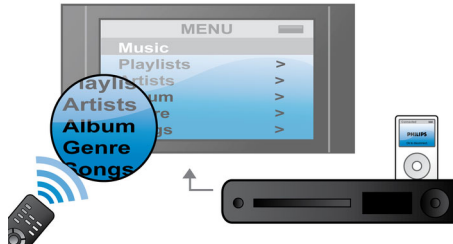

Designed to enhance your cinema at home

- Unique speakers with exposed tweeter for undisturbed sound
- Lifestyle design in high quality brushed aluminum and glass

Simply enjoy all your entertainment

- Full HD 3D Blu-ray for a truly immersive 3D movie experience
- Built-in dock for convenient playback from your iPod/iPhone
- Built-in WiFi to enjoy your connected media wirelessly
- Smart TV to enjoy online services & access multimedia on TV

Full HD 3D Blu-ray

Be enthralled by 3D movies in your own living room on a Full HD 3D TV. Active 3D uses the latest generation of fast switching displays for real life depth and realism in full 1080x1920 HD resolution. By watching these images through special glasses with right and left lenses that are timed to open and close in

Built-in dock for iPod/iPhone

A built-in dock for iPod/iPhone lets you play movies, music and photos from your iPod/iPhone. What's more, you can charge and control the iPod/iPhone and browse through its contents on your TV screen - all with the home theater's remote. Doing away with cumbersome cables and connections, the integrated dock brings portable entertainment into your home - with absolute ease.