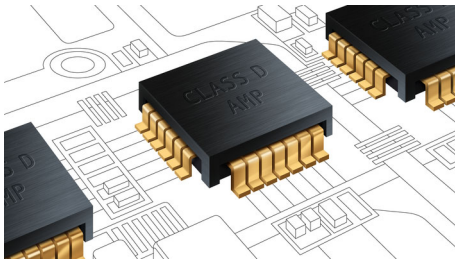

Premium Class D Amplifiers

The Philips proprietary Premium Class-D Amplifiers are designed to preserve the original sound source for greater audio signal accuracy, thus allowing acoustic details in music and movies to be delivered exactly as the artist or director intended.