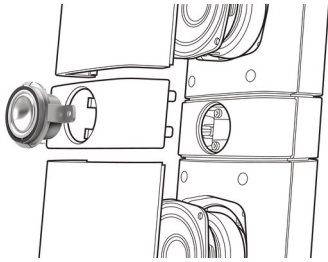

Highlights

Titanium tweeters

The co-developed tweeters, crafted in titanium, are very rigid and light to guarantee undistorted sound. Their incredible resistance to distortion and resonance through the whole audible frequency range guarantees superb clarity of all sound details.