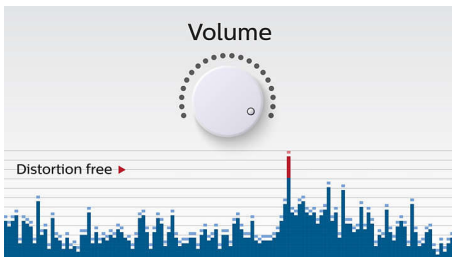

Anti-clipping function

Anti-Clipping lets you play music louder and keeps the quality high, even when the battery

is low. It accepts a range of input signals from 300 mV to 1000 mV and keeps your speakers safe from damage by distortion. This built-in function monitors the musical signal as it goes through the amplifier and keeps peaks within the amplifier's range, preventing the audio distortion caused by clipping without affecting loudness. A portable speaker's ability to reproduce musical peaks decreases along with battery power, but anti-clipping reduces peaks caused by low battery, keeping music distortion-free.