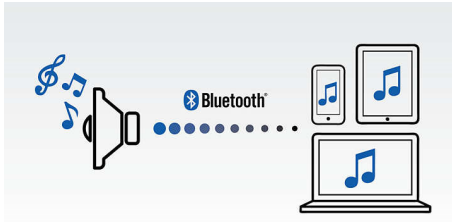

### Simplicity in use

- Audio-in for easy connection to almost any electronic device
- Wireless music streaming via Bluetooth

**PHILIPS**

wireless portable speaker  
Bluetooth® Rechargeable battery, 2 W

## Wireless music streaming

Bluetooth is a short range wireless communication technology that is both robust and energy-efficient. The technology allows easy wireless connection to iPod/iPhone/iPad or other Bluetooth devices, such as smartphones, tablets or even laptops. So you can enjoy your favourite music and sound from videos or games wirelessly.