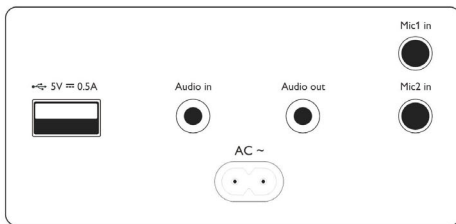

Packaging dimensions

- Height: 46 cm
- Packaging type: Carton
- Type of shelf placement: Standing
- Width: 39 cm
- Depth: 39 cm
- Number of products included: 1
- EAN: 48 95229 12631 2
- Gross weight: 9.5 kg
- Net weight: 7.5 kg
- Tare weight: 2 kg

Product dimensions

- Height: 31 cm
- Width: 30 cm
- Depth: 30 cm
- Weight: 7.5 kg

Accessories

- Included accessories: AC Power Cord, Quick start guide, Warranty certificate, Safety warranty sheet

Issue date 2024-03-24