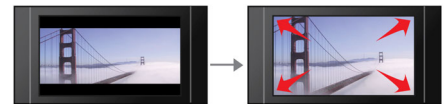

Screen Fit

Whatever you're watching, and on any TV, Screen Fit ensures that the picture fills the whole screen. Annoying black bars on the top and bottom are eliminated, without any tedious manual adjustments to make. Simply press the Screen Fit button, choose the format and enjoy your movie in full-screen