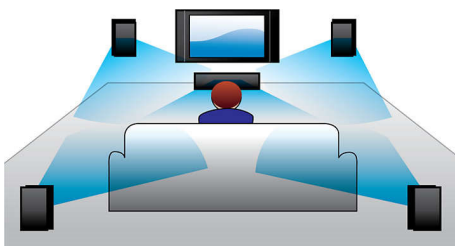

Dolby TrueHD and DTS-HD

Dolby TrueHD and DTS-HD Master Audio Essential deliver the finest sound from your

Blu-ray Discs. Audio reproduced is virtually indistinguishable from the studio master, so you hear what the creators intended for you to hear. Dolby TrueHD and DTS-HD Master Audio Essential complete your high definition entertainment experience.