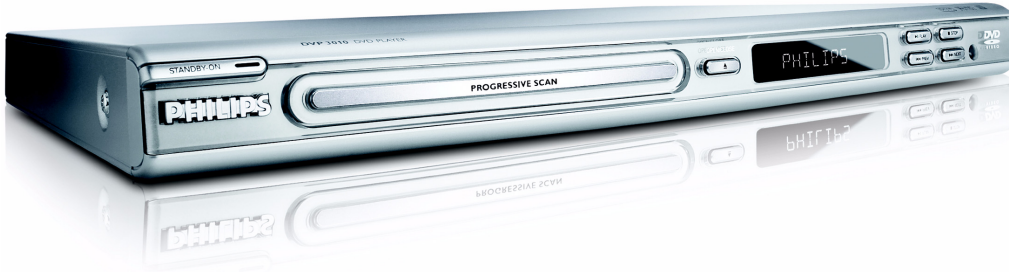

Philips
DVD player

DivX playback

DVP3010

See, hear, play everything

Your dream player with flawless, true-to-life picture quality and the ability to play virtually any disc! The Philips DVD player delivers your movies and music entertainment experience.

Great audio and video performance

- Progressive Scan component video for optimized image quality
- RGB on Scart single connection for high-quality video
- 12-bit/108MHz video processing for sharp and natural images
- 192kHz/24 bit audio DAC enhances analogue sound input

PHILIPS

Highlights

Progressive Scan

Progressive Scan doubles the vertical resolution of the image resulting in a noticeably sharper picture. Instead of sending a field comprising the odd lines to the screen first, followed by the field with the even lines, both fields are written at one time. A full image is created instantaneously, using the maximum resolution. At such a speed, your eye perceives a sharper picture with no line structure.

RGB on Scart connectivity

RGB on Scart is a cable connection that provides easy connectivity for high quality video output.

12-bit/108MHz video processing

12-bit Video DAC is a superior Digital-to-Analogue-Converter that preserves every