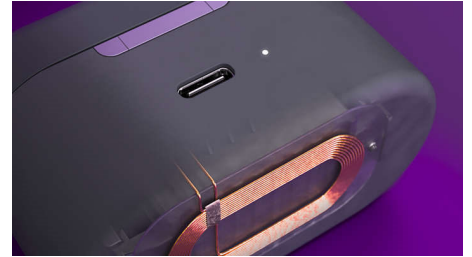

35 hours play time with case

With these earbuds fully charged-and a fully charged case, you can travel with more than a day of play time in your pocket. Plus, the music pauses if you take an earbud out, so you never need to miss a beat. The Qi-compatible case can be charged wirelessly or via USB-C.

Philips Headphones app

The Philips Headphones app lets you adjust the level of noise cancellation by switching between preset modes, and you can use the app to activate wind-noise cancellation. An equaliser lets you fine-tune your sounds to fit your mood.

Fast pairing. Touch controls

Touch controls keep things simple, and Google Fast Pair lets you pair with a compatible Android device with a single tap. When the headphones are placed near your Android device, you are automatically asked if you want to connect.

IR sensor

IR sensor. Music pauses when you take an earbud out

silicone ear-tip cover

Seven sizes of silicone ear-tip cover

IPX4 Splash/sweat resistant

IPX4 Splash and sweat resistant, whatever the weather