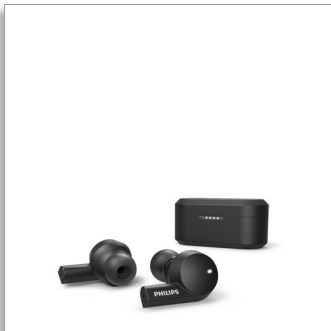

Philips  
In-ear true wireless  
headphones

8mm drivers/closed-back  
Active Noise Canceling  
Black  
Bluetooth®

TAT5505BK

### The sound you want

- Charging case. Get up to 20 hours play time
- Powerful 8 mm neodymium drivers. Punchy bass, clear sound
- Awareness Mode. Let the world in when you need to
- Oval acoustic tube. Silicone ear-tip covers