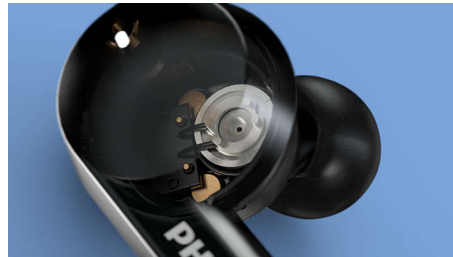

Powerful 8 mm neodymium driver

Traveling, working from home, or just relaxing. 8 mm drivers deliver great sound for every track, playlist, and more. If you take an earbud

out, the music pauses. Put the earbud back in, and the music starts up again.

Oval acoustic tube.

The oval-shaped acoustic tube sits comfortably and securely in your ear and maximizes passive noise isolation. You get a choice of silicone ear-tip covers in small, medium, and large, so you always get a comfortable fit.