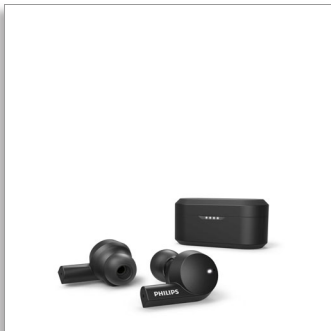

Philips 5000 series
In-ear true wireless
headphones

8mm drivers/closed-back
Active Noise Canceling
Black
Bluetooth®

TAT5505BK

Your sound. Your style.

Music or calls, these sleek-looking true wireless headphones know how to perform. Active Noise Canceling tunes out background noise, and you can personalize the sound using the Philips Headphones app. Take an earbud out to pause the music.

The sound you want

- Powerful 8 mm neodymium drivers. Punchy bass, clear sound
- Charging case. Get up to 20 hours play time
- Awareness Mode. Let the world in when you need to
- Oval acoustic tube. Silicone ear-tip covers

Ready for your day. Or night

- Easily wake your phone's voice assistant
- IPX5 splash- and sweat-resistant
- Rock-solid connectivity. Integrated earbud controls

simply smart

- Sleek design and hybrid Active Noise Canceling
- IR sensor. Music pauses when you take an earbud out
- Philips Headphones app. Custom sound control
- Dual mics for clear calls. Mono mode

Oval acoustic tube.

The oval-shaped acoustic tube sits comfortably and securely in your ear and maximizes passive noise isolation. You get a choice of silicone ear-tip covers in small, medium, and large, so you always get a comfortable fit.