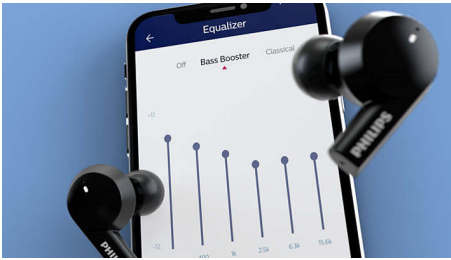

Ready for your day. Or night

- Easily wake your phone's voice assistant
- IPX5 splash- and sweat-resistant
- Rock-solid connectivity. Integrated earbud controls

simply smart

- Sleek design and hybrid Active Noise Canceling
- IR sensor. Music pauses when you take an earbud out
- Philips Headphones app. Custom sound control
- Dual mics for clear calls. Mono mode

PHILIPS

In-ear true wireless headphones
8mm drivers/closed-back Active Noise Canceling, Black, Bluetooth®

TAT5505BK/00

Highlights

Sleek design

These true wireless headphones don't just look great—they also let you hear your tunes better when you're on the move. Hybrid Active Noise Canceling reduces external noise, so there's less between you and your music. Awareness Mode lets you bring the world back in.

Philips Headphones app

Enhance the bass. Tone down the treble. The Philips Headphones app puts you in charge of the music you're listening to. Adjust levels yourself or choose from preset sound styles.