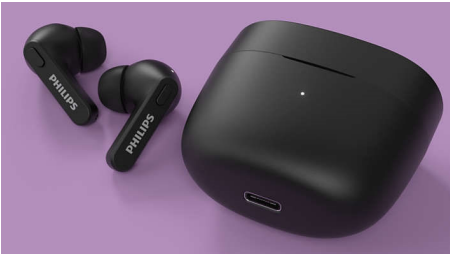

- IPX4 splash and sweat resistant
- Super-small charging case for up to 12 hours of play time
- 6 hours play time. Charge 15 minutes for an extra hour
- Clear sound, punchy bass. 6 mm neodymium drivers

PHILIPS

True Wireless Headphones

Earbuds with in-ear fit Super-small charging case, IPX4 water protection, Up to 18 hours play time

TAT2206WT/00

Highlights

IPX4 splash/sweat resistant

With an IPX4 rating and powerful 6 mm drivers, these headphones let you enjoy great sound in any weather. Fully splash resistant, they won't mind a little sweat and you don't need to worry about getting caught in the rain.

Super-small charging case

Hit the road with multiple charges in your pocket. You get up to 6 hours of play time from a single charge, plus 12 extra hours from

a fully charged case. A short 15 minute charge in the case gives you an hour of play time. A full charge of the case takes 2 hours via USB-C.

4 colours

4 colours. 'Hockey-stick' design

Secure, comfortable in-ear fit

You get real comfort thanks to soft, interchangeable silicone ear-tip covers. The ear-tips on each earbud insert securely into your ear canal, creating a perfect seal that diminishes external noise. The 'hockey stick' form factor keeps each earbud secure.