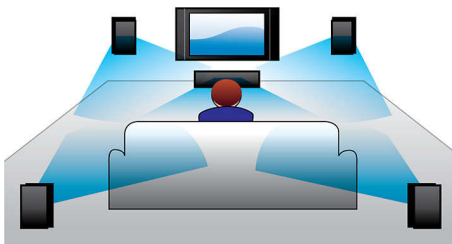

PHILIPS

Highlights

600W RMS power

600W RMS power delivers great sound for movies and music

Dolby Digital

Because Dolby Digital, the world's leading digital multi-channel audio standards, make use of the way the human ear naturally processes sound, you experience superb quality surround sound audio with realistic spatial cues.

HDMI for HD movies

HDMI is a direct digital connection that can carry digital HD video as well as digital multichannel audio. By eliminating the conversion to analog signals it delivers perfect picture and sound quality, completely free from noise. Movies in standard definition can now be enjoyed in true high definition resolution - ensuring more details and more true-to-life pictures.