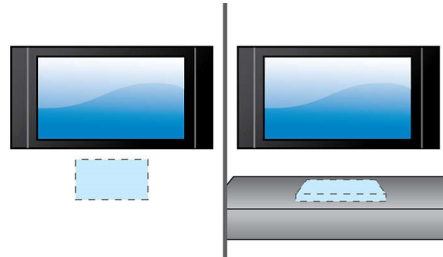

Designed for simplicity

- Low-rise profile for the perfect fit in front of your TV
- Flexible placement on the wall or tabletop

Connect and enjoy all your entertainment

- Audio in to enjoy music from iPod/iPhone/MP3 player
- Bluetooth wireless music streaming from your music devices
- Works with TVs, BD/DVD players, gaming consoles, MP3 players
- HDMI ARC to access all the sound from your TV

PHILIPS

Highlights

Audio in

Audio in allows you to easily play your music directly from your iPod/iPhone/iPad, MP3 player, or laptop via a simple connection to your home cinema. Simply connect your audio device to the Audio in jack to enjoy your music with the superior sound quality of the Philips home cinema system.

Low-rise profile

Low-rise profile for the perfect fit in front of your TV

Works with multiple devices

Works with TVs, BD/DVD players, gaming consoles, MP3 players

Flexible placement

Flexible placement on the wall or tabletop

Bluetooth wireless streaming

Bluetooth wireless music streaming from your music devices

HDMI ARC

HDMI ARC to access all the sound from your TV

Specifications

Sound

- Speaker output power: 15W x 2
- Speaker system output power: 30W