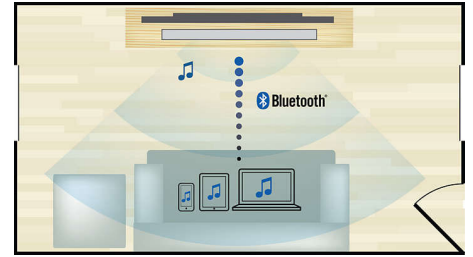

Designed for simplicity

- Low-rise profile for the perfect fit in front of your TV
- Flexible placement on the wall or tabletop

Connect and enjoy all your entertainment

- Audio in to enjoy music from iPod/iPhone/MP3 player
- Bluetooth wireless music streaming from your music devices
- Works with TVs, BD/DVD players, gaming consoles, MP3 players
- HDMI ARC to access all the sound from your TV

PHILIPS

Highlights

Audio in

Audio in allows you to easily play your music directly from your iPod/iPhone/iPad, MP3 player, or laptop via a simple connection to your home cinema. Simply connect your audio device to the Audio in jack to enjoy your music with the superior sound quality of the Philips home cinema system.

Low-rise profile

Low-rise profile for the perfect fit in front of your TV

Works with multiple devices

Works with TVs, BD/DVD players, gaming consoles, MP3 players

Flexible placement

Flexible placement on the wall or tabletop

Bluetooth wireless streaming

Bluetooth wireless music streaming from your music devices

HDMI ARC

HDMI ARC to access all the sound from your TV

Specifications

Sound

- Speaker output power: 15W x 2
- Speaker system output power: 30W