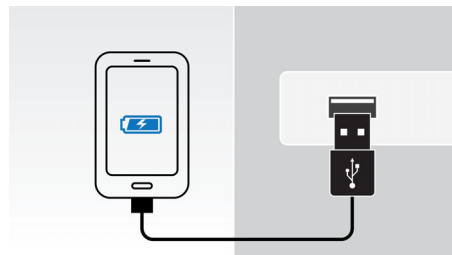

USB for second device

For added convenience, this speaker also boasts a USB port for charging a second mobile device even when your iPod/iPhone is docked.

Specifications

iPad compatibility

- via Bluetooth: iPad, iPad 2, iPad mini, iPad 4

iPhone compatibility

- via Lightning connector: iPhone 5
- via Bluetooth: iPhone 3G, iPhone 3GS, iPhone 4, iPhone 4S, iPhone 5

iPod compatibility

- via Lightning connector: iPod nano 7th generation, iPod touch 5th generation
- via Bluetooth: iPod nano 7th generation, iPod touch 5th generation, iPod touch 3rd generation, iPod touch 4th generation

iPod/iPhone App

- App name: ClockStudio, Free download from App store
- Compatibility: iPod Touch, iPhone, iPad iOS 4.3 or later
- 7000+ Internet radio stations
- 5-day weather forecast
- Clock: analog display, digital display, digital display with slideshow background

Sound

- Output power: 12 W RMS
- Sound enhancement: Dynamic Bass Boost
- Sound system: stereo
- Volume control: up/down

Connectivity

- Bluetooth profiles: A2DP
- Bluetooth range: line of sight, 10M or 30FT
- Bluetooth version: 2.1
- Audio in (3.5mm)
- USB port: for charging any mobile device

Dimensions

- Product dimensions (WxDxH): 274 x 143 x 136 mm
- Packaging dimensions (WxDxH): 350 x 140 x 186 mm
- Product weight: 1 kg
- Weight incl. Packaging: 1.55 kg

Power

- Power supply: 100 - 240V AC, 50/60Hz
- Battery type: Li-ion (built-in)
- Battery life time: 5 hr

Issue date 2014-07-24

Version: 1.0.2

12 NC: 8670 001 00958
EAN: 08 71258 16804 59

© 2014 Koninklijke Philips N.V.
All Rights reserved.

Specifications are subject to change without notice.
Trademarks are the property of Koninklijke Philips N.V.
or their respective owners.

www.philips.com