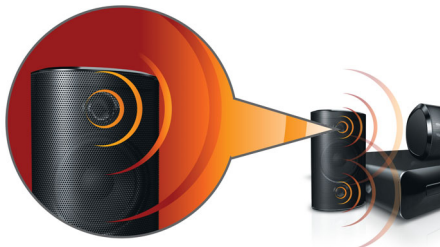

PHILIPS

Highlights

Full HD 3D Blu-ray

Be enthralled by 3D movies in your own living room on a Full HD 3D TV. Active 3D uses the latest generation of fast switching displays for real life depth and realism in full 1080x1920 HD resolution. By watching these images through special glasses with right and left lenses that are timed to open and close in synchrony with alternating images, the full HD 3D viewing experience is created in your home cinema. Premium 3D movie releases on Blu-ray offer a wide, high quality selection of content. Blu-ray also delivers uncompressed surround sound for an unbelievably real audio experience.

Power speakers with basspipes

Powerful speakers with basspipes for great sound

Dolby TrueHD and DTS-HD

Dolby TrueHD and DTS-HD Master Audio Essential deliver the finest sound from your Blu-ray Discs. Audio reproduced is virtually indistinguishable from the studio master, so you hear what the creators intended for you to hear. Dolby TrueHD and DTS-HD Master Audio Essential complete your high definition entertainment experience.

Sleek high gloss finishing

Sleek high gloss finishing with unique touch controls

Compact design

Compact design that fits anywhere

HDMI 1080p

HDMI 1080p upscaling delivers images that are crystal clear. Movies in standard definition can now be enjoyed in true high definition resolution - ensuring more details and more true-to-life pictures. Progressive Scan (represented by "p" in "1080p") eliminates the line structure prevalent on TV screens, again ensuring relentlessly sharp images. To top it off, HDMI makes a direct digital connection that can carry uncompressed digital HD video as well as digital multichannel audio, without conversions to analog - delivering perfect picture and sound quality, completely free from noise.