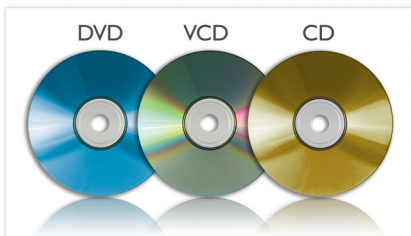

DVD, DVD+/-RW, (S)VCD, CD

The Philips Portable DVD player is compatible with most DVD and CD discs available in the market. DVD, DVD+/-R, DVD+/-RW, (S)VCD, and CD – all of them can play on the DVD player. DVD+/-R is a shorthand term for a DVD drive that can accept both of the common recordable DVD formats. Likewise, DVD+/-RW handles both common rewritable disc types.