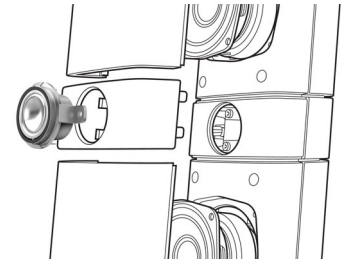

Titanium tweeters

The co-developed tweeters, crafted in titanium, are very rigid and light to guarantee undistorted sound. Their incredible resistance to distortion and resonance through the whole audible frequency range guarantees superb clarity of all sound details.