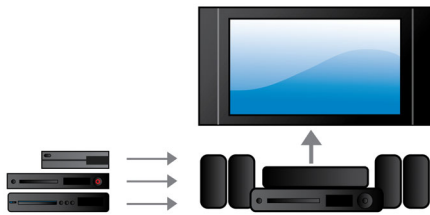

Designed to enhance your cinema at home

- Unique speakers with exposed tweeter for undisturbed sound
- Lifestyle design in high quality brushed aluminum and glass

Simply enjoy all your entertainment

- CinemaPerfect HD for ultra-high resolution video playback
- Integrated HDMI Hub connects devices to the TV conveniently
- Wireless music streaming via Bluetooth
- Built-in WiFi to enjoy your connected media wirelessly
- iPod/iPhone music playback and recharge

PHILIPS
Fidelio

Highlights

CinemaPerfect Quad Full HD

Philips' new CinemaPerfect HD engine offers quad full HD for better video playback than ever. The intelligent engine sharpens and reduces noise that is produced when video is compressed into MPEG format. Together with improved upscale processing, the engine produces sharp and deep images on screen.

Integrated HDMI Hub

The HDMI Hub gives you the ease of connecting all your devices to the TV without too many wires. It provides you the convenience of enjoying the best possible sound quality while watching different contents

on your flat TV. You can connect all your HDMI devices directly into the home theater system's HDMI hub and using only one cable to connect to your flat TV. With this setup, you can easily enjoy your movies or TV programs in HD picture and sound and not have to deal with messy wires!