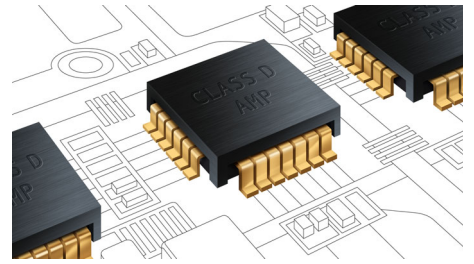

Premium Class D Amplifiers

The Philips proprietary Premium Class-D Amplifiers are designed to preserve the original sound source for greater audio signal accuracy, thus allowing acoustic details in music and movies to be delivered exactly as the artist or director intended.