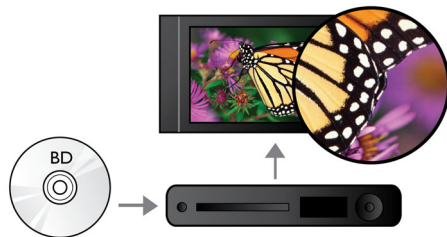

PHILIPS

Highlights

Subtitle Shift

Subtitle Shift is an enhancement feature that lets users manually adjust a movie's subtitle positioning on the television or computer screen. Using the remote control, users can shift the subtitles up and down on the screen. On widescreen displays, such as 21:9 cinema and projectors, the subtitles sometimes get cut off. In order to see them clearly, the user has to change the display aspect ratio, which defeats the purpose of the widescreen. With the Subtitle Shift feature, the user can retain the correct display aspect ratio and have the subtitles ideally positioned on the screen.

Blu-ray Disc playback

Blu-ray Discs have the capacity to carry high definition data, along with pictures in the 1920 x 1080 resolution that defines full high definition images. Scenes come to life as details leap at you, movements smoothen and images turn crystal clear. Blu-ray also delivers uncompressed surround sound - so your audio experience becomes unbelievably real. The high storage capacity of Blu-ray Discs also allow a host of interactive possibilities to be

built in. Seamless navigation during playback and other exciting features like pop-up menus bring a whole new dimension to home entertainment.

Dolby TrueHD

Dolby TrueHD delivers 7.1 channels of the finest sound from your Blu-ray Discs. Audio reproduced is virtually indistinguishable from the studio master, so you hear what the creators intended for you to hear. Dolby TrueHD completes your high definition entertainment experience.