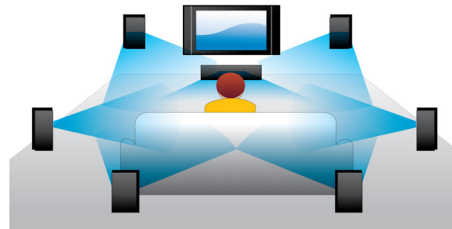

PHILIPS

Highlights

Subtitle Shift

Subtitle Shift is an enhancement feature that lets users manually adjust a movie's subtitle positioning on the television or computer screen. Using the remote control, users can shift the subtitles up and down on the screen. On widescreen displays, such as 21:9 cinema and projectors, the subtitles sometimes get cut off. In order to see them clearly, the user has to change the display aspect ratio, which defeats the purpose of the widescreen. With the Subtitle Shift feature, the user can retain the correct display aspect ratio and have the subtitles ideally positioned on the screen.

Blu-ray Disc playback

Blu-ray Discs have the capacity to carry high definition data, along with pictures in the 1920 x 1080 resolution that defines full high definition images. Scenes come to life as details leap at you, movements smoothen and images turn crystal clear. Blu-ray also delivers uncompressed surround sound - so your audio experience becomes unbelievably real. The high storage capacity of Blu-ray Discs also allow a host of interactive possibilities to be

built in. Seamless navigation during playback and other exciting features like pop-up menus bring a whole new dimension to home entertainment.

Dolby TrueHD

Dolby TrueHD delivers 7.1 channels of the finest sound from your Blu-ray Discs. Audio reproduced is virtually indistinguishable from the studio master, so you hear what the creators intended for you to hear. Dolby TrueHD completes your high definition entertainment experience.

Bonus View

With Bonus View, you can enjoy picture-in-picture with audio choices. A second smaller window - which runs a separate video sequence, appears over the main picture. You can then choose whether you want to listen to what's going on in the smaller window or in the larger one. This allows you to enjoy many special features that are often included in Blu-ray Disc movies. For example, you can watch and listen to the director's comments in the