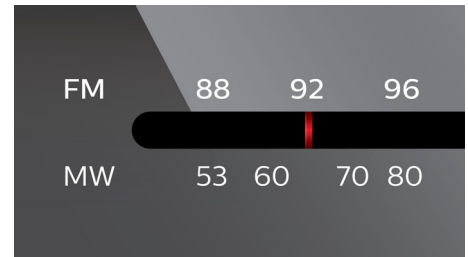

CD Soundmachine
Black

Specifications

Audio playback

- Playback media: CD, CD-R, CD-RW
- Disc playback modes: fast forward/backward, next/previous track search, repeat/shuffle/program

Tuner/Reception/Transmission

- Antenna: FM antenna
- Tuner bands: FM, MW

Sound

- Output power (RMS): 2 x 1W
- Sound system: stereo
- Speaker diameter: 3"
- Sound enhancement: Dynamic Bass Boost
- Volume control: rotary (analogue)

Connectivity

- 3.5mm stereo line in

Power

- Power type: Batteries and AC input
- Battery type: C size (LR14)
- Battery voltage: 1.5 V
- Number of batteries: 6

Accessories

- Included accessories: AC Power Cord, User Manual, Warranty Leaflet

Dimensions

- Main unit depth: 245 mm
- Main unit height: 123 mm
- Main unit width: 262 mm
- Packaging depth: 264 mm
- Packaging height: 155 mm
- Packaging width: 284 mm
- Gross weight: 2.1 kg
- Weight: 1.7 kg

AZ102B/79

Highlights

FM/MW tuner

FM/MW (AM) stereo tuner

Line-in connection

MP3 line-in connectivity allows direct playback of MP3 content via your audio system. By simply connecting your portable MP3 player to the audio system via its built-in line-in jack, you can enjoy superb sound quality while playing your favorite music from your portable MP3 player.