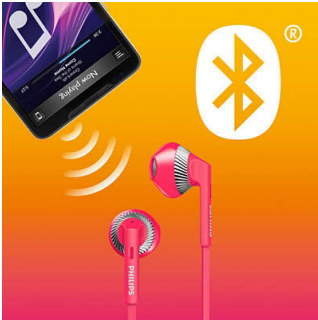

Revel in quality sound

- 14.2-mm (0.6") speaker drivers for powerful sound and rich bass
- Powerful magnets enhance bass performance

PHILIPS

Bluetooth headset
14.2 mm drivers/open-back Ear bud, Flat cable

Highlights

Flex-grip cable relief

Using a rubberised Flex-grip cable relief between the headphones and the cable, the connection is protected from damage through repeated bending extending its life.

Large speaker drivers

Quality 14.2-mm (0.6") speaker drivers with a bass vent design on the earphones for rich bass.

Powerful magnets

Powerful magnets enhance bass performance

Supports Bluetooth version 4.1

Pair your smart device with your headphones using Bluetooth and enjoy the freedom of crystal clear music and phone calls, without the hassle of cables.

Tangle-free flat cable

Flat cable ensures that your cord stays smooth and tangle free - always.

Wireless music and calls

Enjoy the freedom of listening to music and phone calls - without the hassle of a cable. Change tracks, volume control, and answer calls with an easy to use remote control.