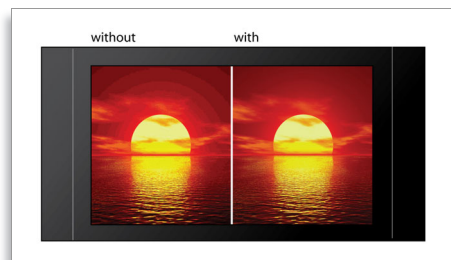

Class 'D' Amplifier

Class 'D' Digital Amplifier takes an analog signal, converts it into a digital signal and then amplifies the signal digitally. The signal then enters a demodulation filter to give the final output. The amplified digital output delivers all the advantages of digital audio, including improved sound quality. In addition, Class 'D' Digital Amplifier has greater than 90% efficiency compared to traditional AB amplifiers. This high efficiency translates into a powerful amplifier with a small footprint.

Dolby Virtual Speaker

Dolby Virtual Speaker is a sophisticated audio virtualization technology that produces rich and immersive surround sound from a two-speaker system. Highly advanced spatial algorithms faithfully replicate the sonic characteristics that occur in an ideal 5.1-

channel environment. DVD playback is enhanced by expanding the 2-channel environment. When combined with Dolby Pro Logic II processing, any high quality stereo source is transformed into true-to-life, multi-channel surround sound. No need to purchase extra speakers, wires or speaker stands to appreciate room-filling sound.

12-bit/108MHz video DAC

12-bit Video DAC is a superior Digital-to-Analogue-Converter that preserves every detail of the authentic picture quality. It shows subtle shades and smoother graduation of colors, resulting in a more vibrant and natural picture. The limitation of the usual 10bit DAC become in particular apparent while using large screens and projectors.