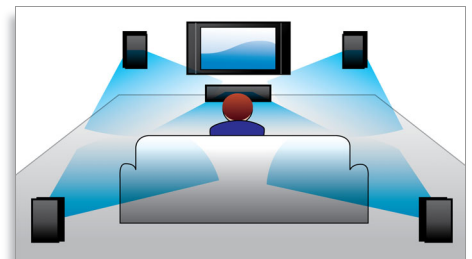

Dolby Digital

Because Dolby Digital, the world's leading digital multi-channel audio standards, make use of the way the human ear naturally processes sound, you experience superb quality surround sound audio with realistic spatial cues.