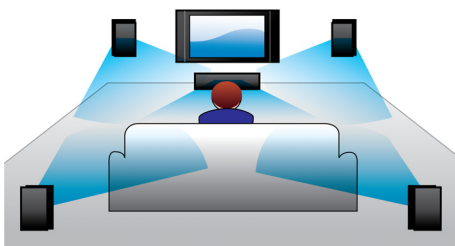

Designed to enhance your cinema at home

- Modern design to complement your home environment

PHILIPS

Highlights

300W RMS power

300W RMS power delivers great sound for movies and music

Dolby Digital

Because Dolby Digital, the world's leading digital multi-channel audio standards, make use of the way the human ear naturally processes sound, you experience superb quality surround sound audio with realistic spatial cues.

EasyLink

EasyLink lets you control multiple devices like DVD players, Blu-ray players, soundbar speaker, Home theater and TV's etc. with one remote. It uses HDMI CEC industry-standard protocol to share functionality between devices through the HDMI cable. With one touch of a button, you can operate all your connected HDMI CEC enabled equipment simultaneously. Functions like standby and play can now be carried out with absolute ease.

HDMI for HD movies

HDMI is a direct digital connection that can carry digital HD video as well as digital multichannel audio. By eliminating the conversion to analog signals it delivers perfect picture and sound quality, completely free from noise. Movies in standard definition can now be enjoyed in true high definition resolution - ensuring more details and more true-to-life pictures.