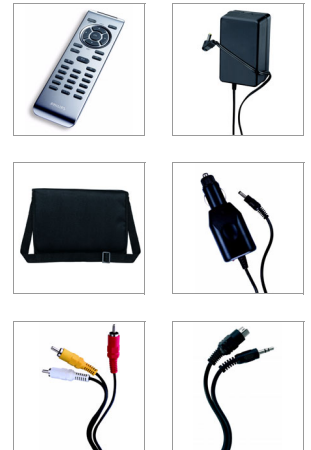

Philips
Portable DVD Player

PET1030

Swivel Screen, flexible view

with 10.2" high-resolution LCD display

Enjoy movies on the Philips PET1030 Portable DVD Player with 10.2" LCD display and a 180-degree swivel screen. Plus, share your favorite video experiences with pals thanks to memory card slot and USB2.0 connector. Comes with Travel bag.

Immerse in AV entertainment on the go

- Play DVD, DVD+/-R and DVD+/-RW, (S)VCD, DivX® & MPEG4 movies
- Play MP3/WMA-CD, CD and CD-RW
- Share JPEG image files with Picture CD

Perfect viewing anywhere

- Zero Bright Dot™ screen for optimal screen quality
- High-resolution 10.2" TFT LCD display for great viewing
- Enjoy movies in 16:9 widescreen format
- Built-in quality stereo speakers

For ultimate convenience

- 180-degree swivel screen for improved viewing flexibility
- Up to 4-hour playback with rechargeable battery*
- USB 2.0 connector and SD memory card slot
- Travel bag included