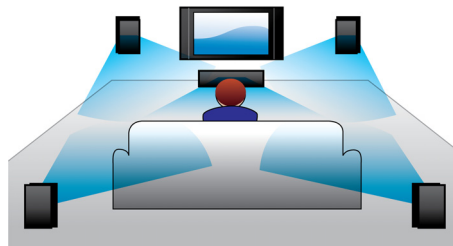

Dolby TrueHD and DTS-HD

Dolby TrueHD and DTS-HD Master Audio Essential deliver the finest sound from your Blu-ray Discs. Audio reproduced is virtually indistinguishable from the studio master, so you hear what the creators intended for you to hear. Dolby TrueHD and DTS-HD Master Audio Essential complete your high definition entertainment experience.